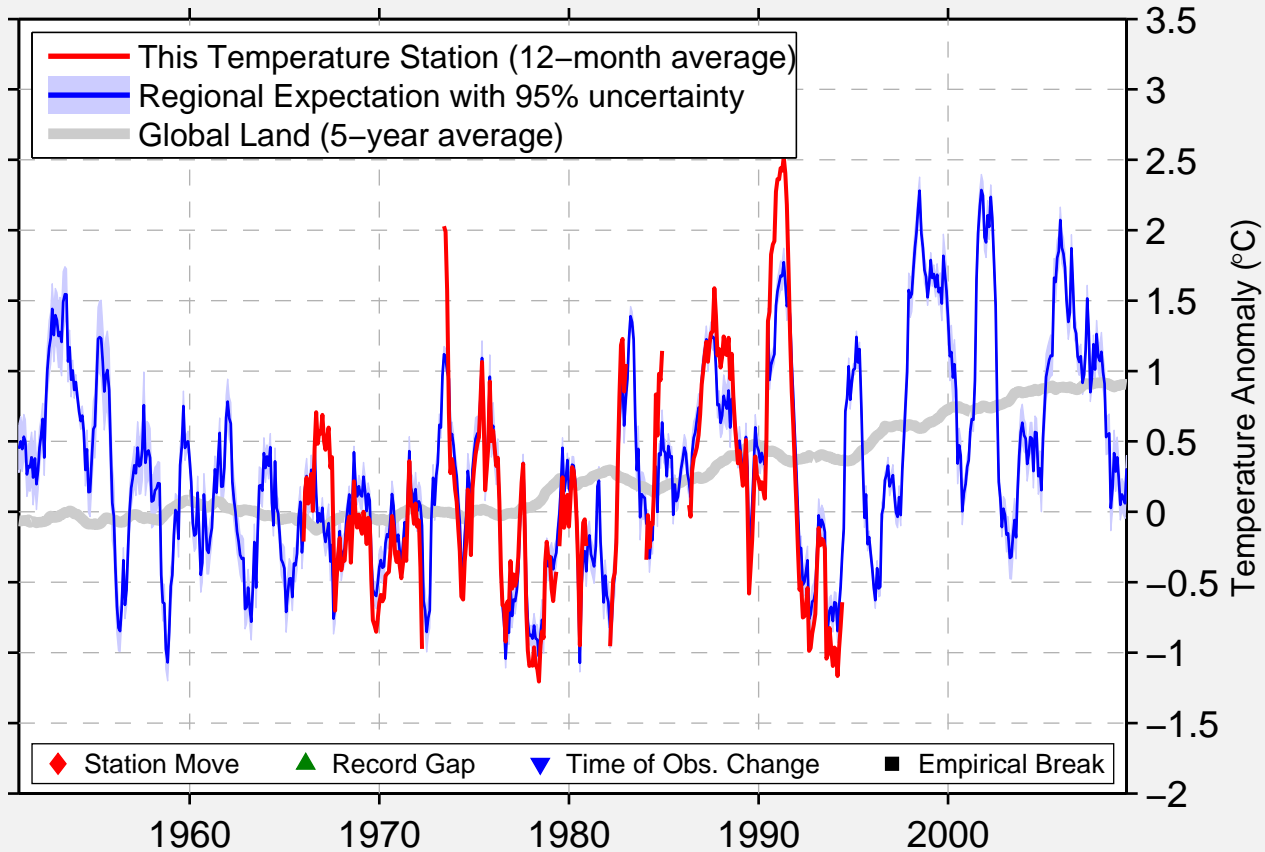

# PETERBOROUGH DOBBIN TS

44.320 N, 78.400 W (Canada)

Data Quality Controlled and Aligned at Breakpoints

Berkeley Earth