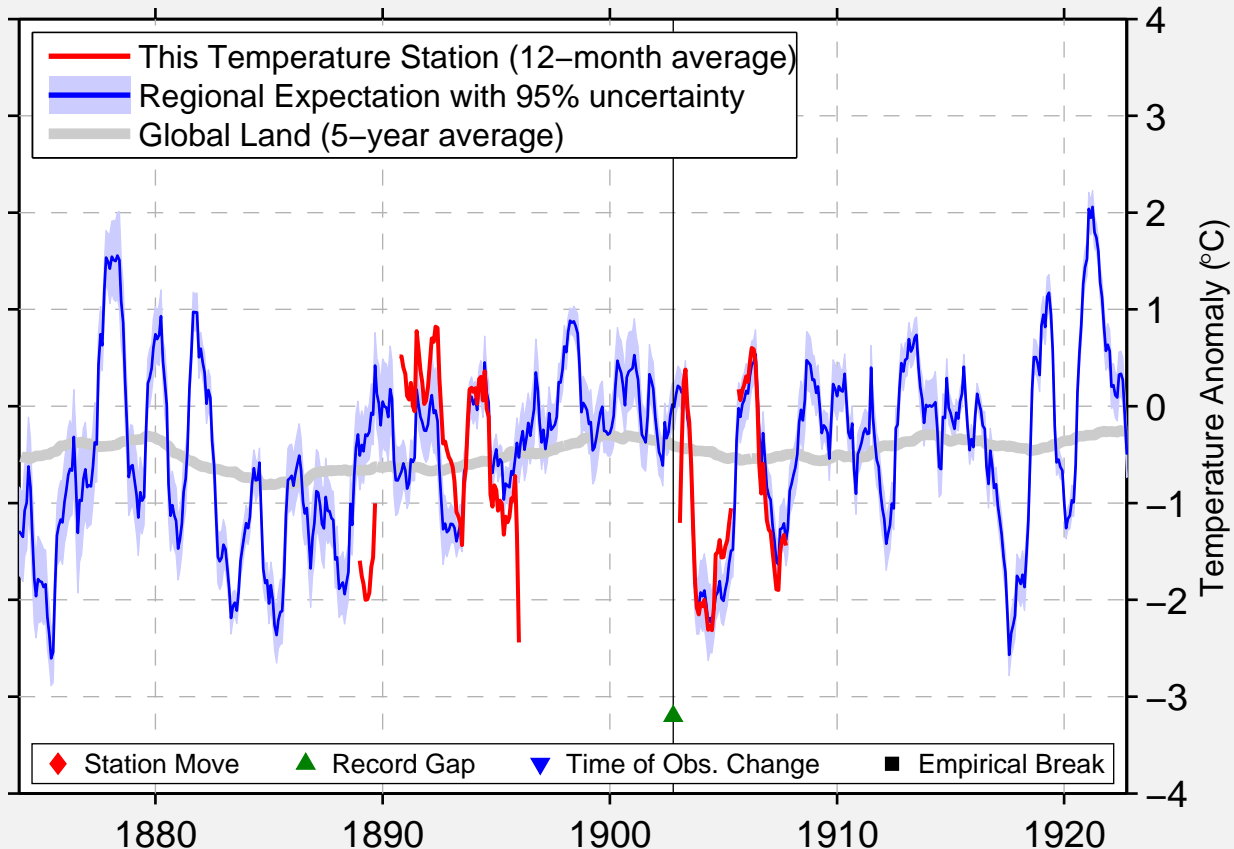

SUTTON WEST

44.320 N, 79.300 W (Canada)

Data Quality Controlled and Aligned at Breakpoints

Berkeley Earth