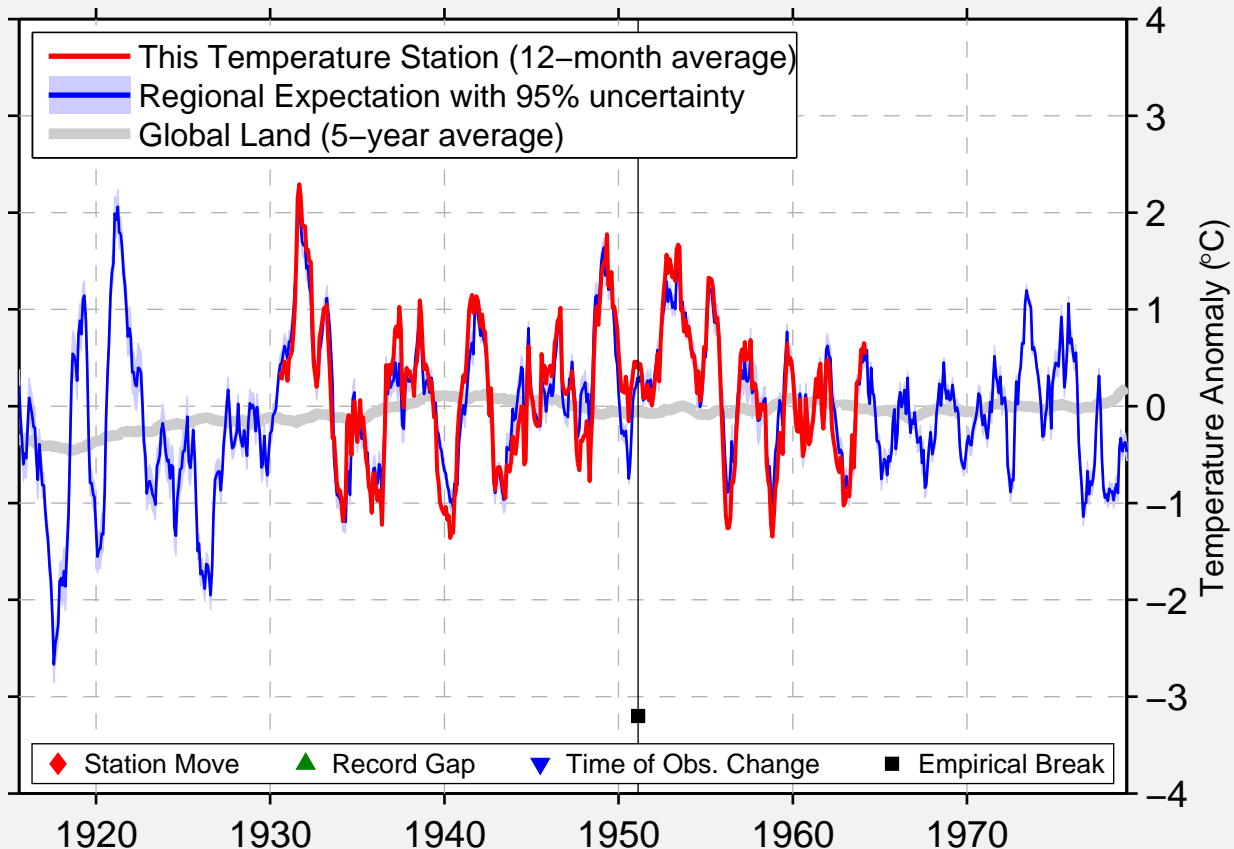

ANGUS

44.320 N, 79.870 W (Canada)

Data Quality Controlled and Aligned at Breakpoints

Berkeley Earth