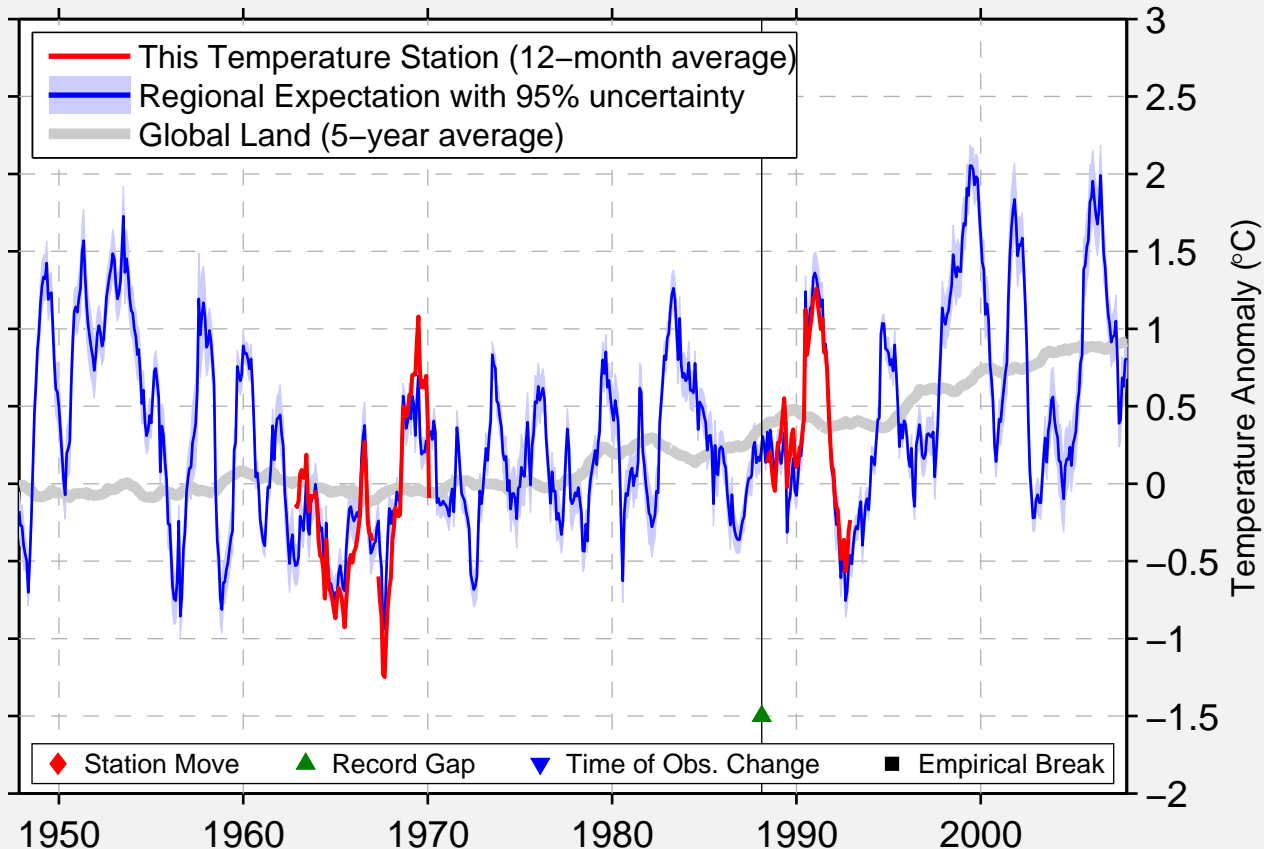

WESTPORT, NS

44.250 N, 66.370 W (Canada)

Data Quality Controlled and Aligned at Breakpoints

Berkeley Earth