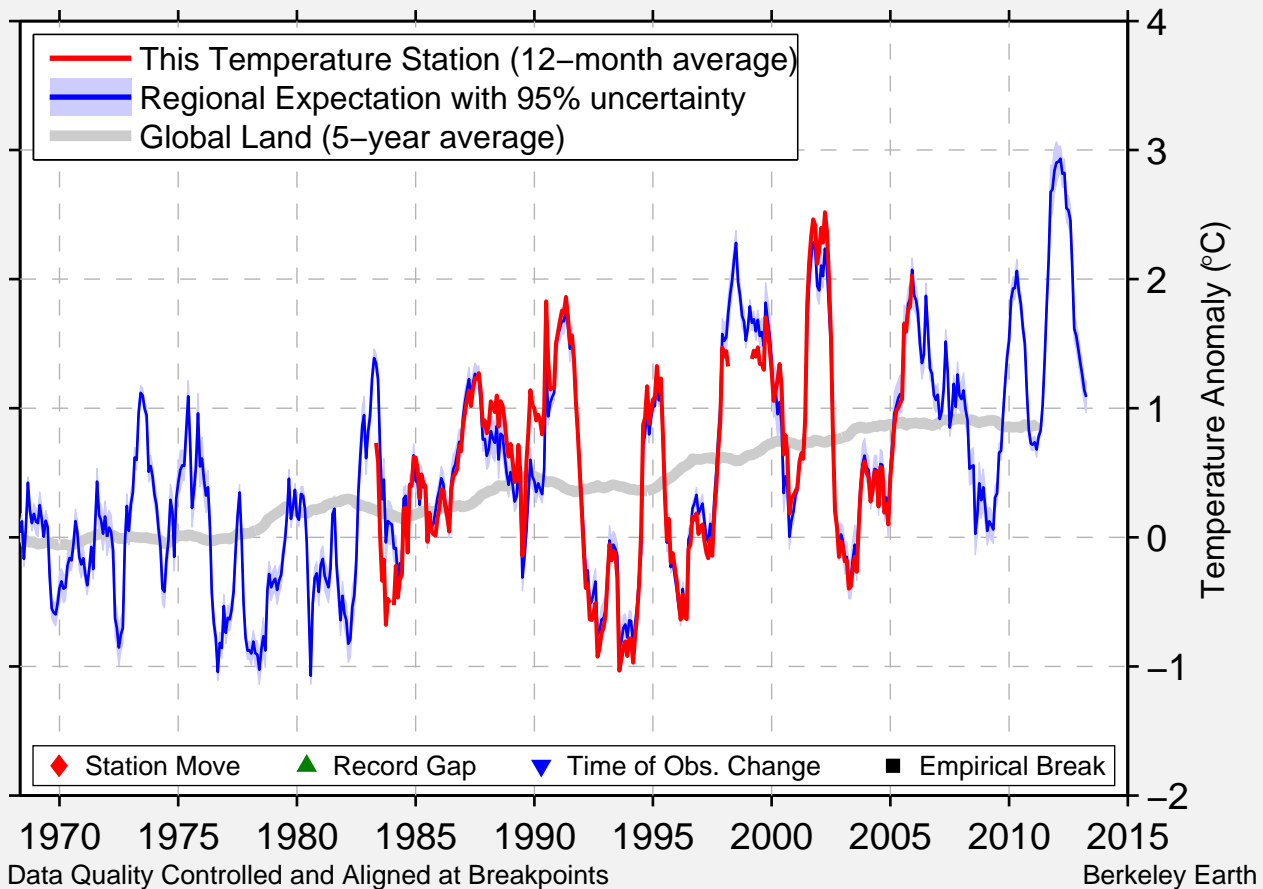

JANETVILLE

44.220 N, 78.630 W (Canada)

Data Quality Controlled and Aligned at Breakpoints

Berkeley Earth