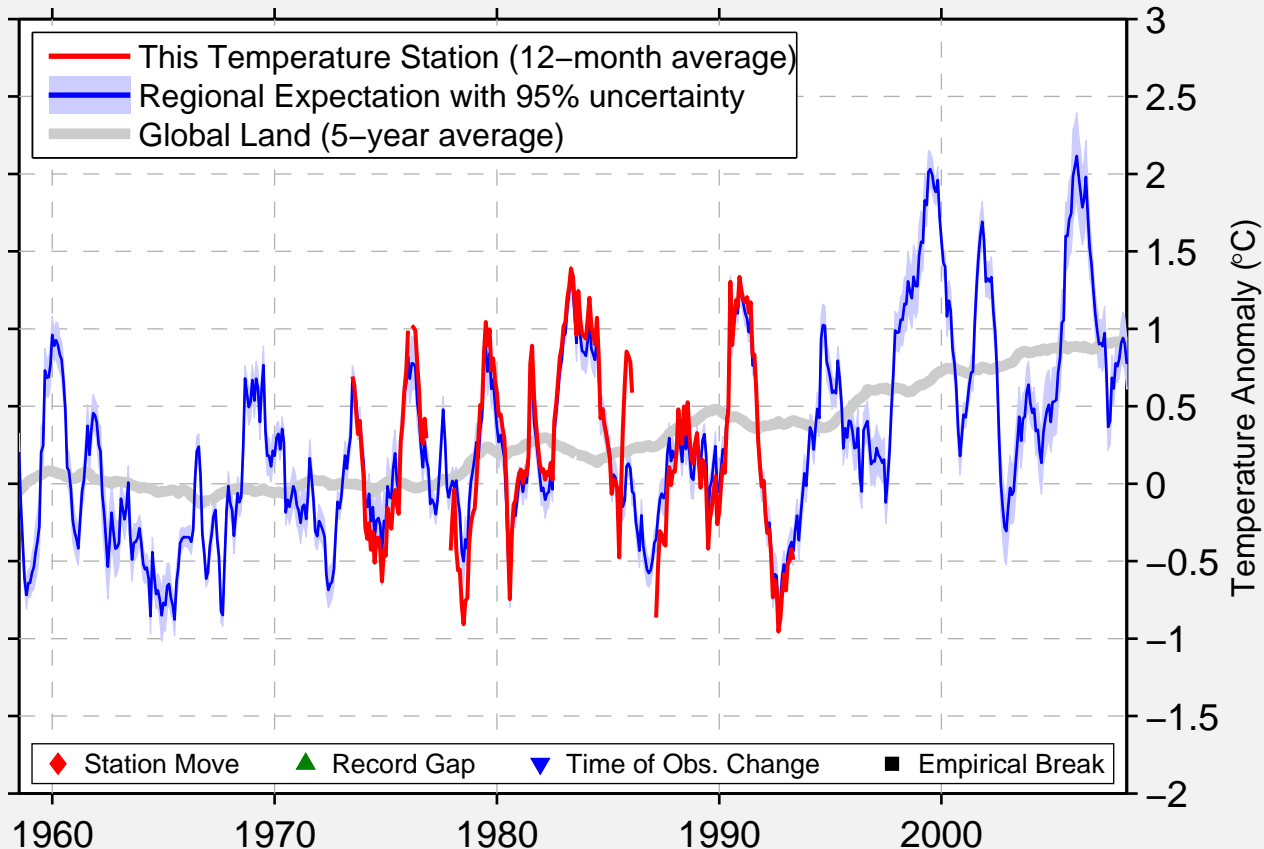

# MILL VILLAGE

44.180 N, 64.670 W (Canada)

Data Quality Controlled and Aligned at Breakpoints

Berkeley Earth