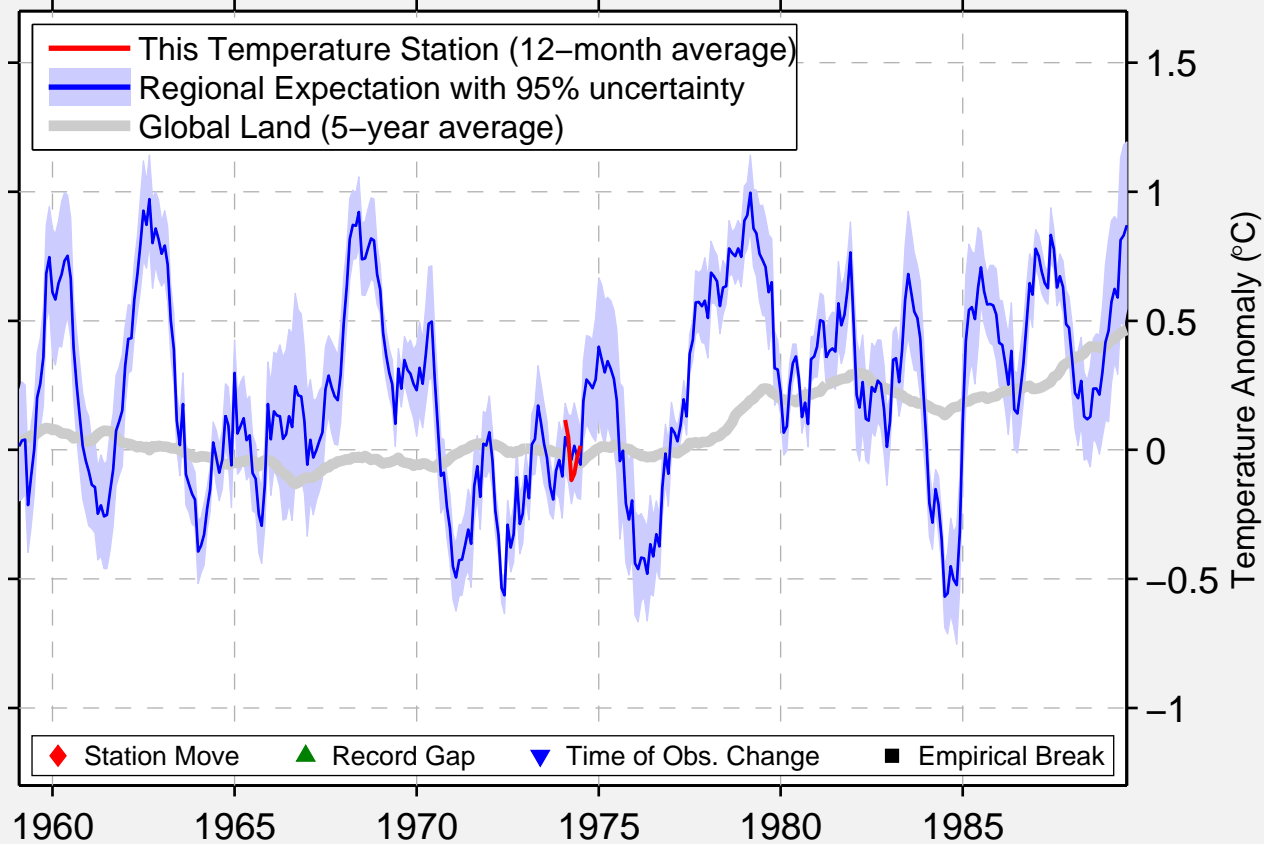

# GOBERNADOR COSTA

44.000 S, 70.400 W (Argentina)

Data Quality Controlled and Aligned at Breakpoints

Berkeley Earth