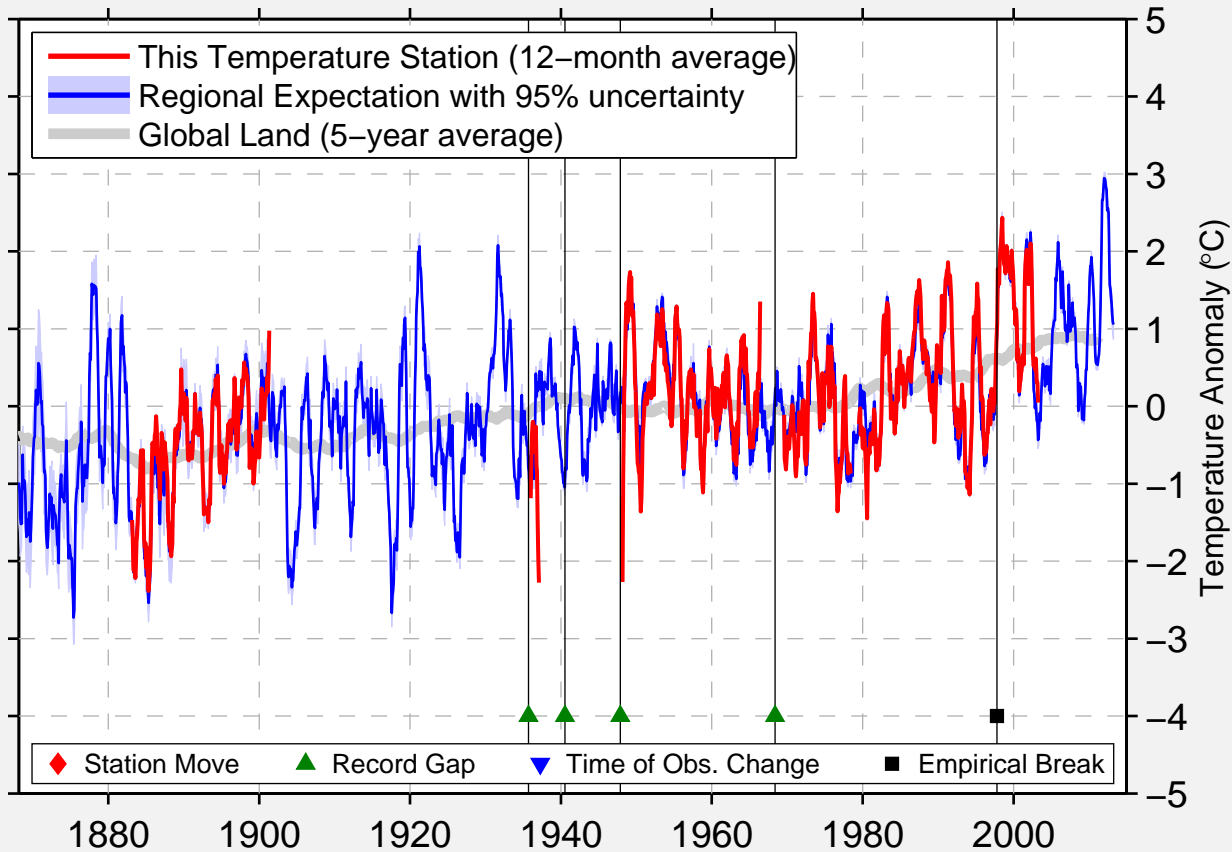

DURHAM, ON

44.180 N, 80.820 W (Canada)

Data Quality Controlled and Aligned at Breakpoints

Berkeley Earth