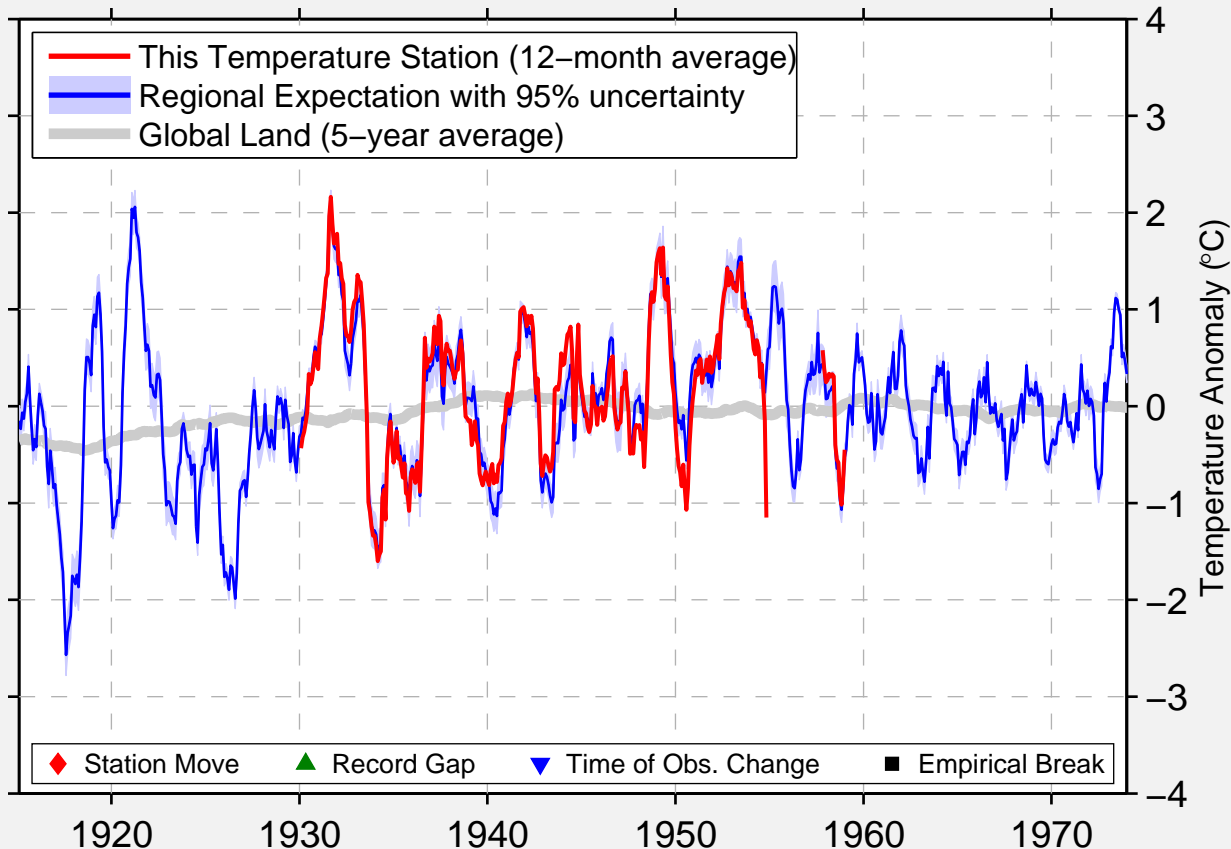

BELLEVILLE PAR LAB

44.170 N, 77.350 W (Canada)

Data Quality Controlled and Aligned at Breakpoints

Berkeley Earth