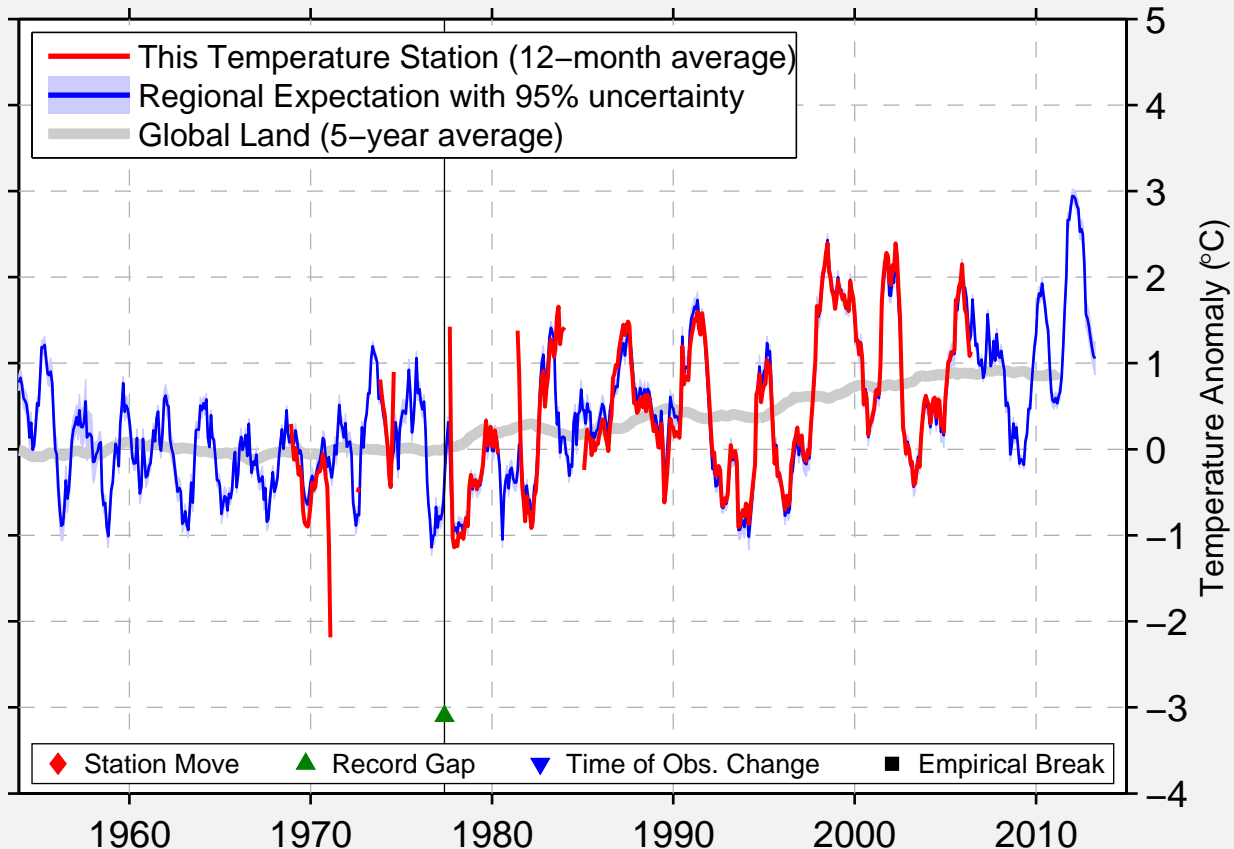

ALLISTON NELSON

44.150 N, 79.860 W (Canada)

Data Quality Controlled and Aligned at Breakpoints

Berkeley Earth