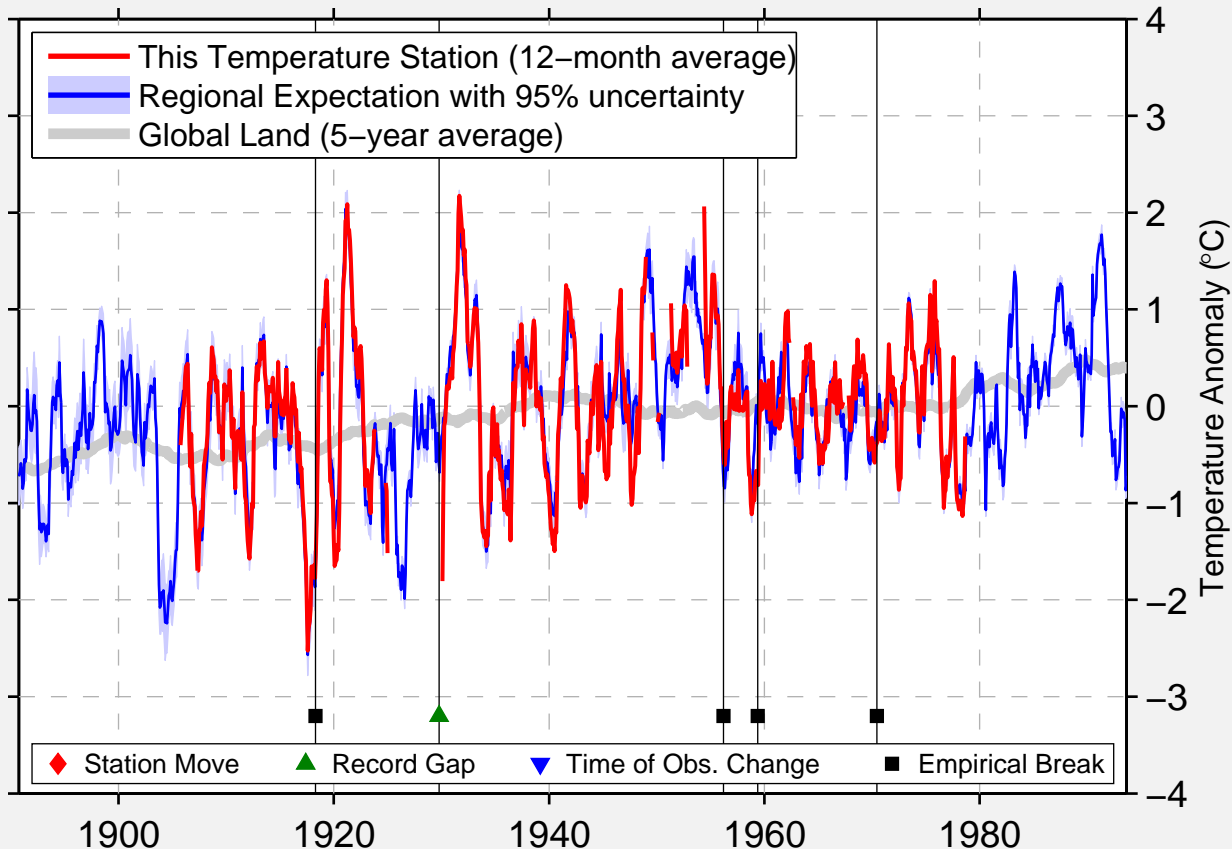

UXBRIDGE 2

44.105 N, 79.105 W (Canada)

Data Quality Controlled and Aligned at Breakpoints

Berkeley Earth