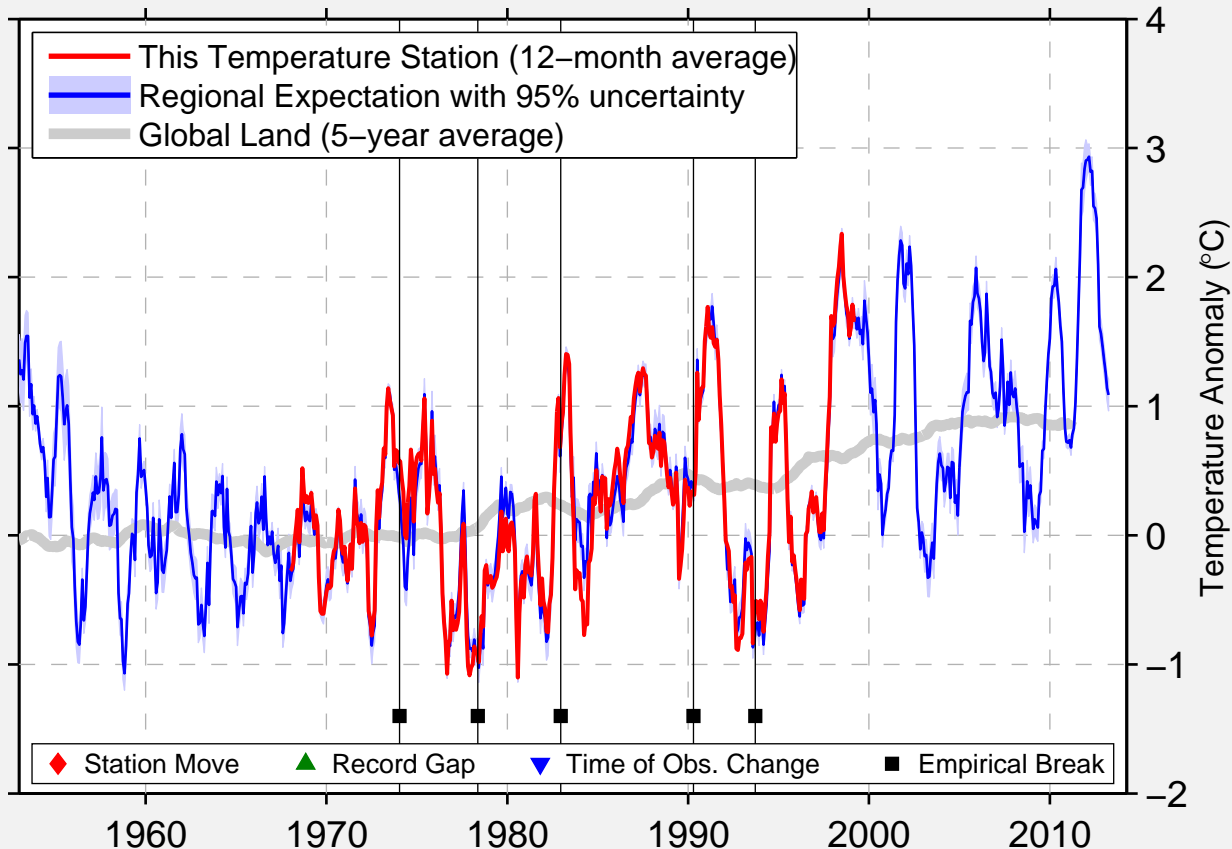

TYRONE

44.020 N, 78.730 W (Canada)

Data Quality Controlled and Aligned at Breakpoints

Berkeley Earth