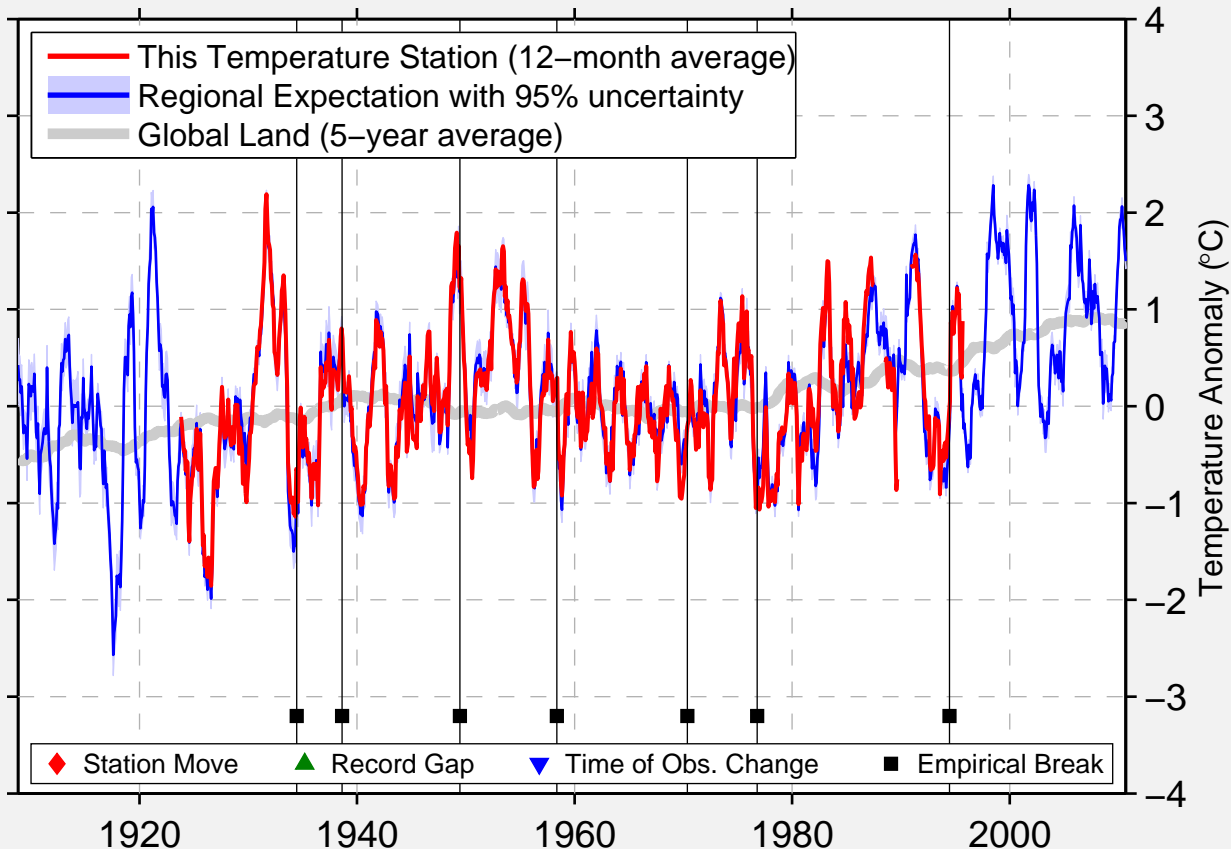

ORONO

43.970 N, 78.620 W (Canada)

Data Quality Controlled and Aligned at Breakpoints

Berkeley Earth