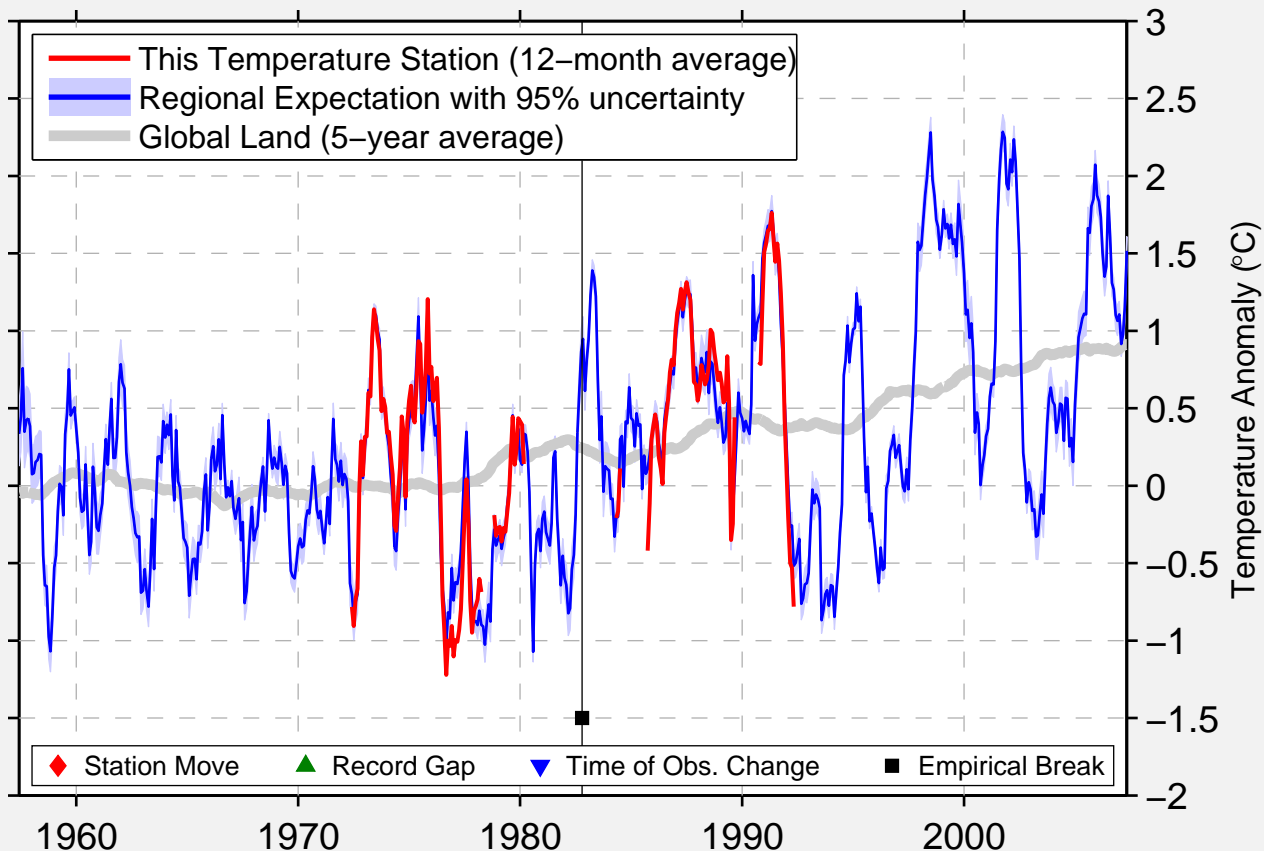

# STOUFFVILLE WPCP

43.970 N, 79.250 W (Canada)

Data Quality Controlled and Aligned at Breakpoints

Berkeley Earth