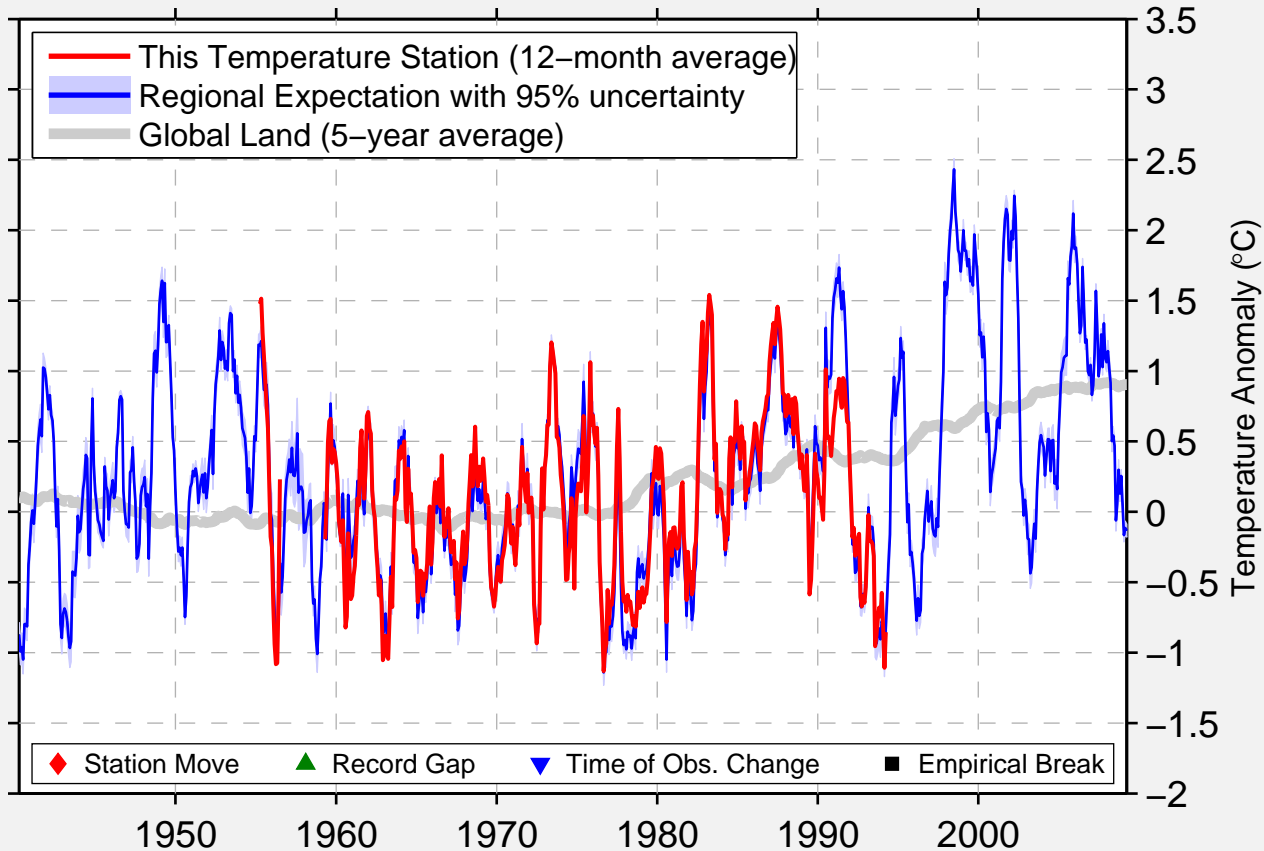

MONTICELLO

43.970 N, 80.400 W (Canada)

Data Quality Controlled and Aligned at Breakpoints

Berkeley Earth