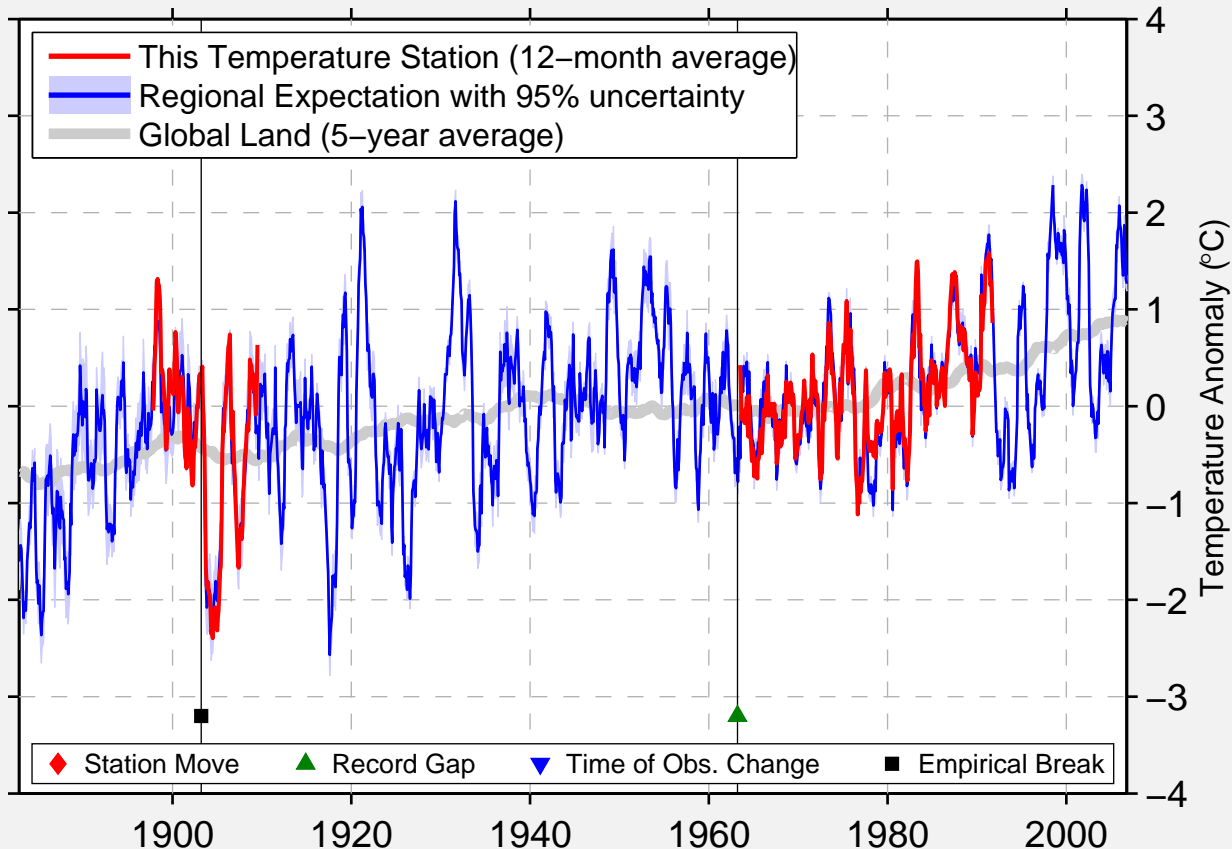

PORT HOPE, ON

43.950 N, 78.280 W (Canada)

Data Quality Controlled and Aligned at Breakpoints

Berkeley Earth