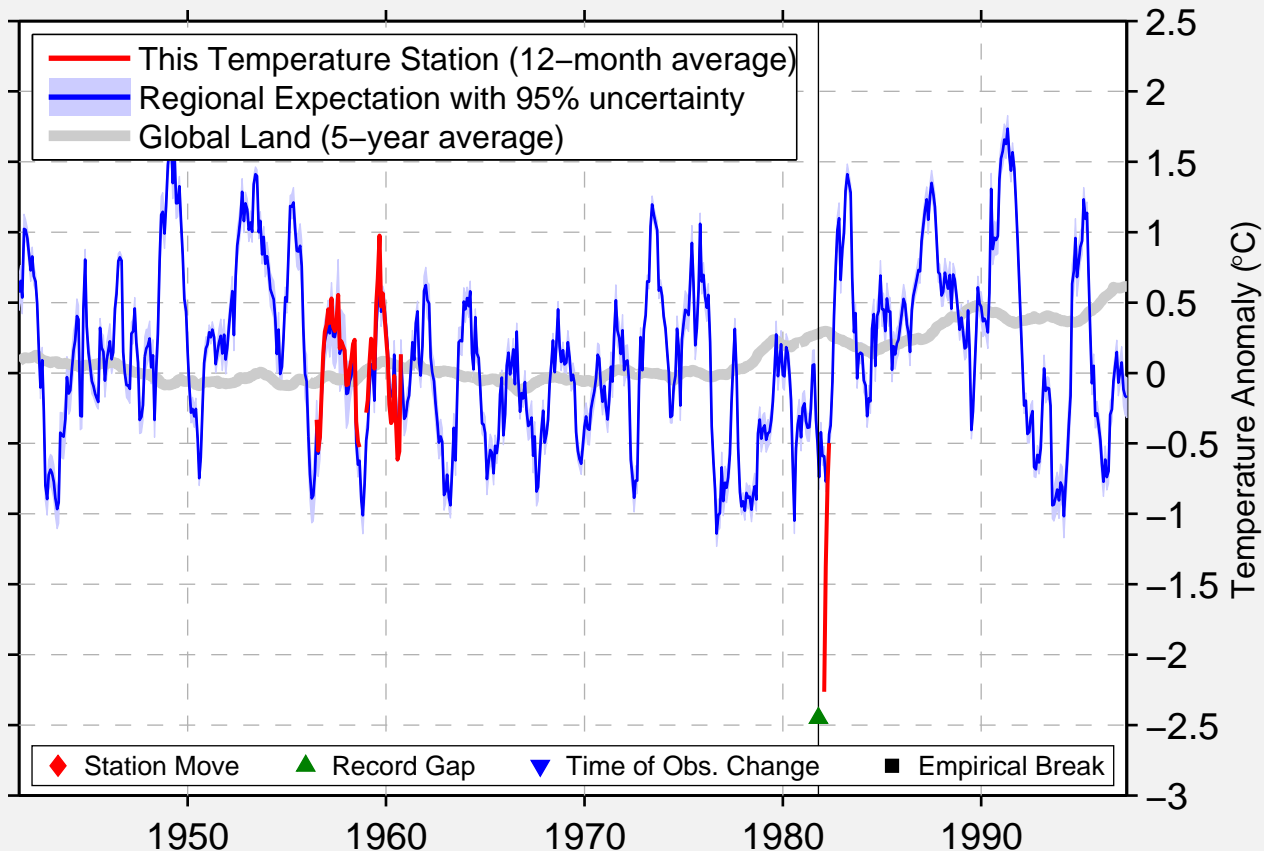

PALGRAVE

43.950 N, 79.850 W (Canada)

Data Quality Controlled and Aligned at Breakpoints

Berkeley Earth