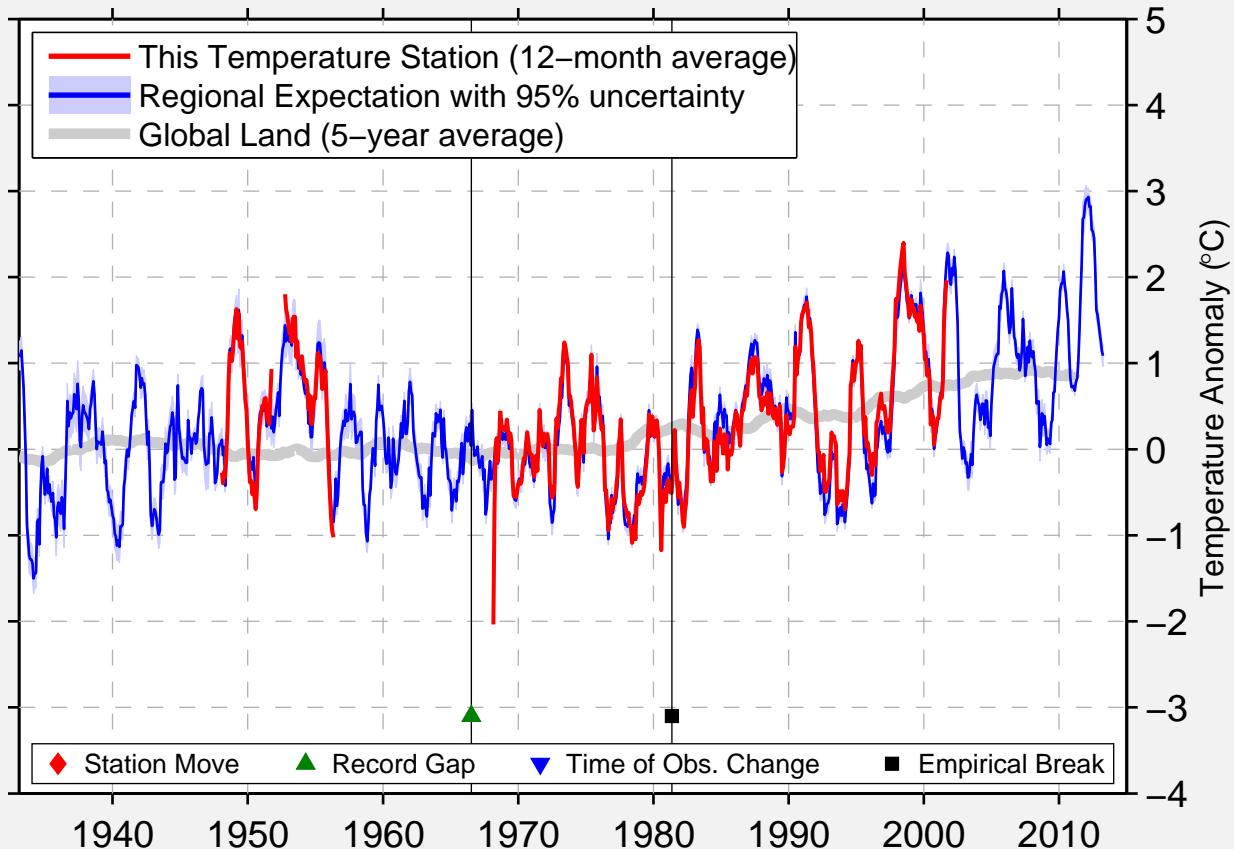

# BOWMANVILLE MOSTERT

43.895 N, 78.660 W (Canada)

Data Quality Controlled and Aligned at Breakpoints

Berkeley Earth