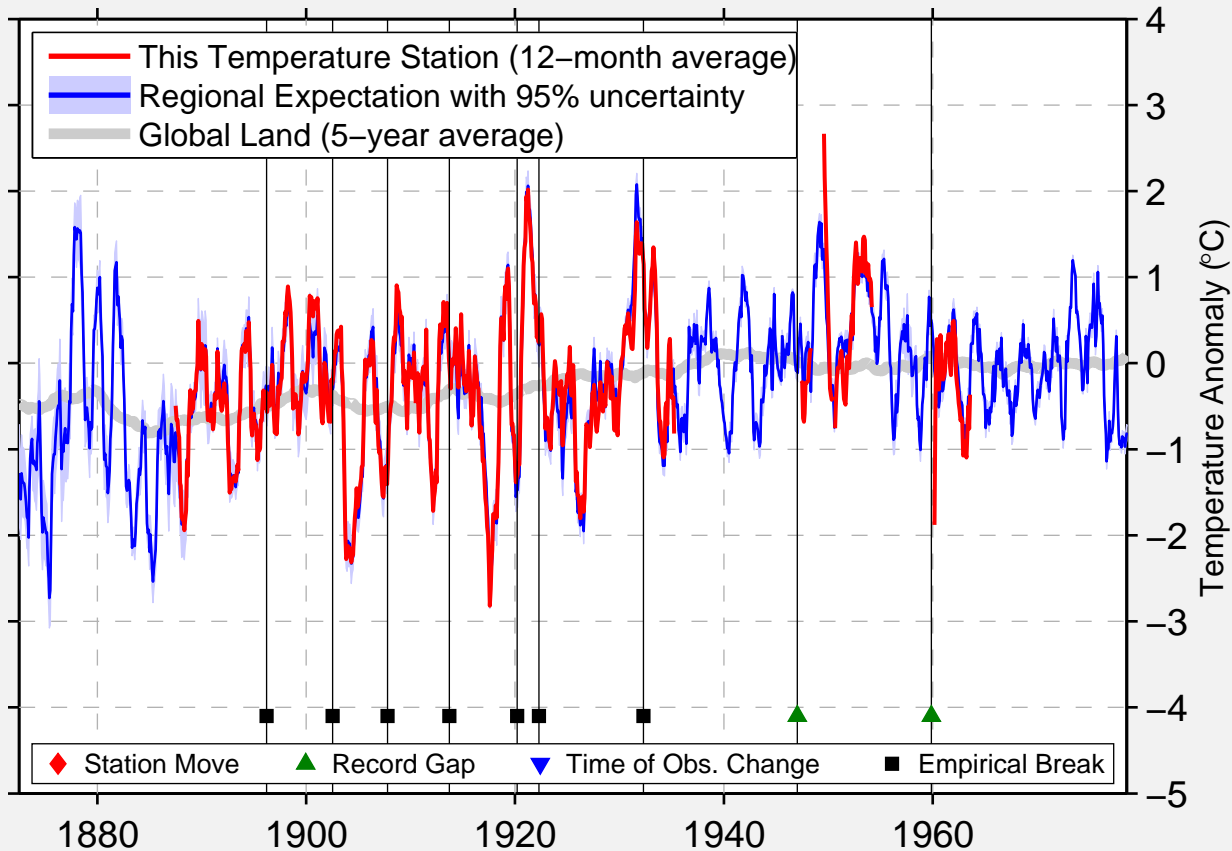

# ALTON

43.853 N, 80.080 W (Canada)

Data Quality Controlled and Aligned at Breakpoints

Berkeley Earth