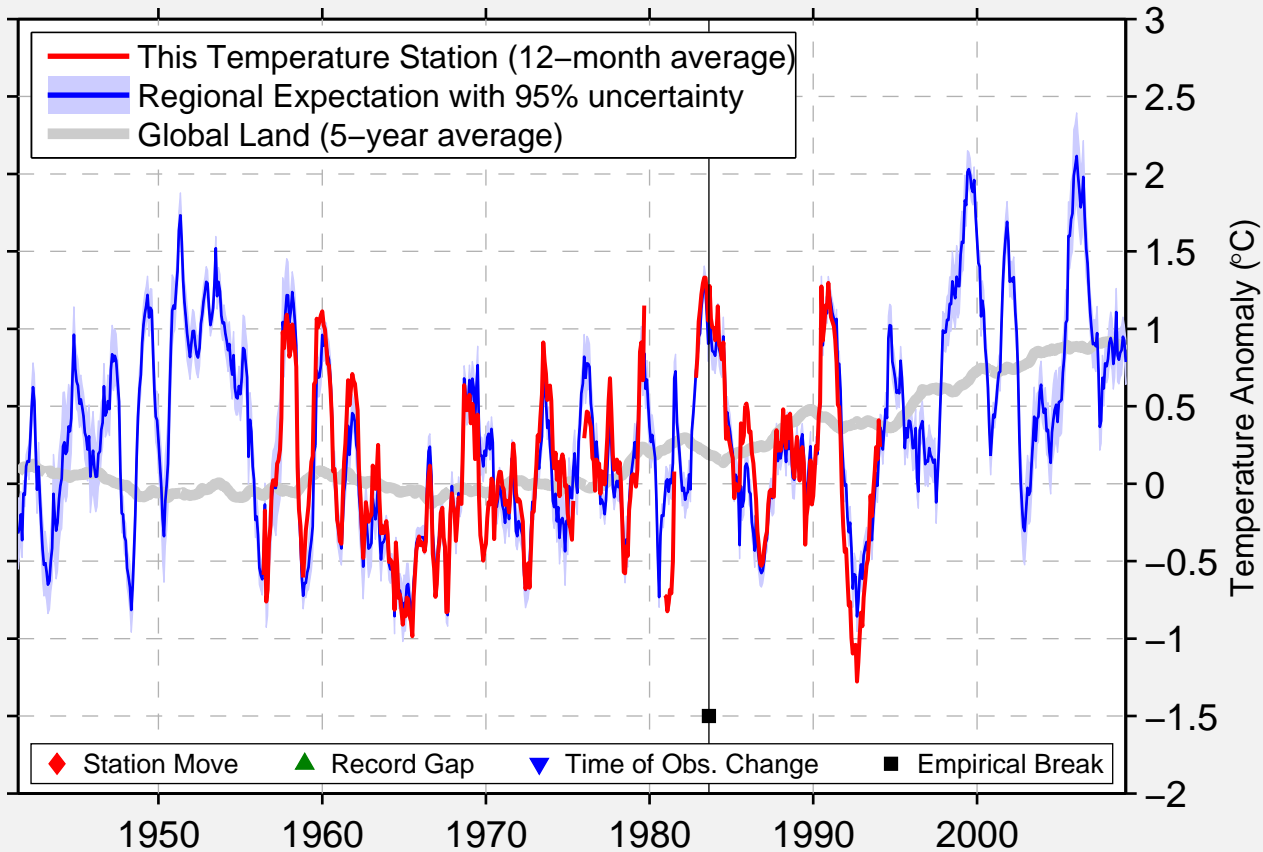

ROSEWAY

43.780 N, 65.350 W (Canada)

Data Quality Controlled and Aligned at Breakpoints

Berkeley Earth