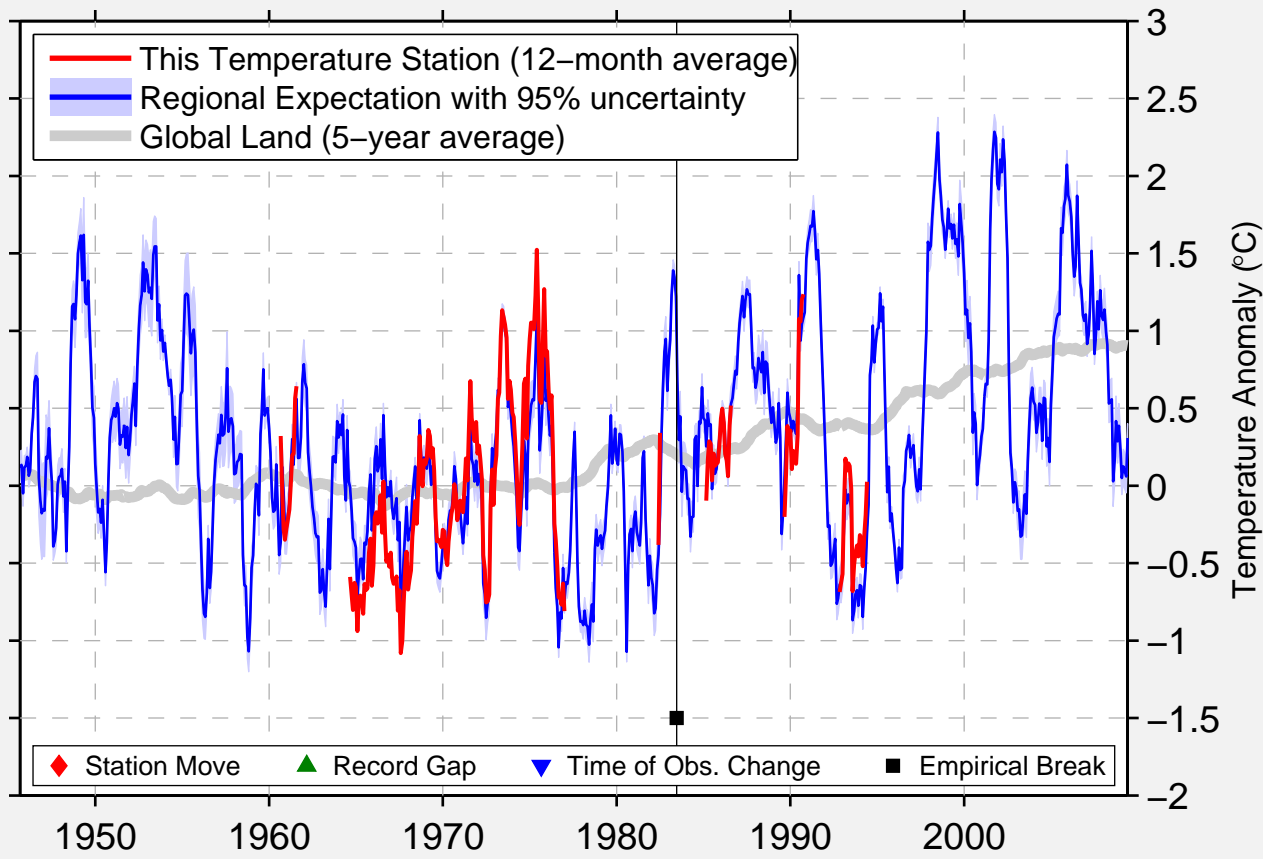

# TORONTO ELLESMERE

43.770 N, 79.270 W (Canada)

Data Quality Controlled and Aligned at Breakpoints

Berkeley Earth