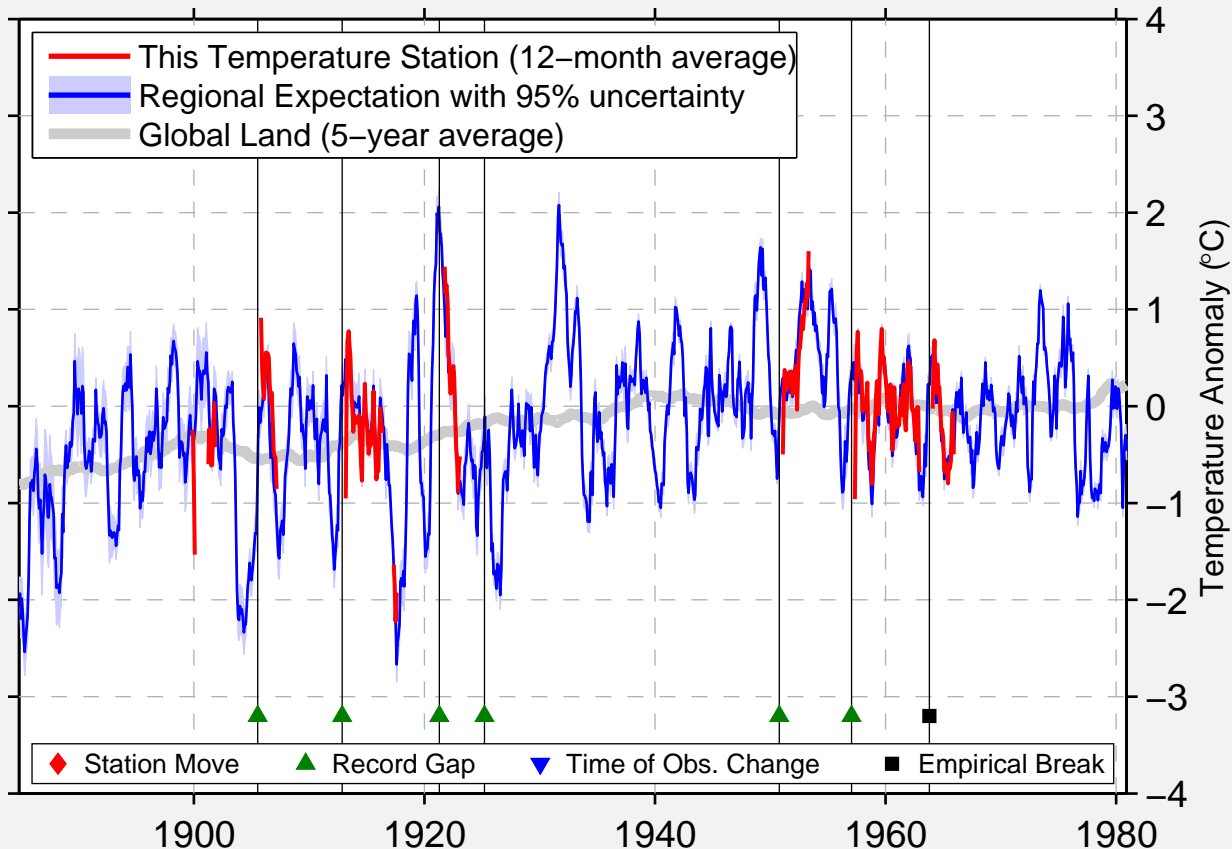

LISTOWEL

43.750 N, 80.970 W (Canada)

Data Quality Controlled and Aligned at Breakpoints

Berkeley Earth