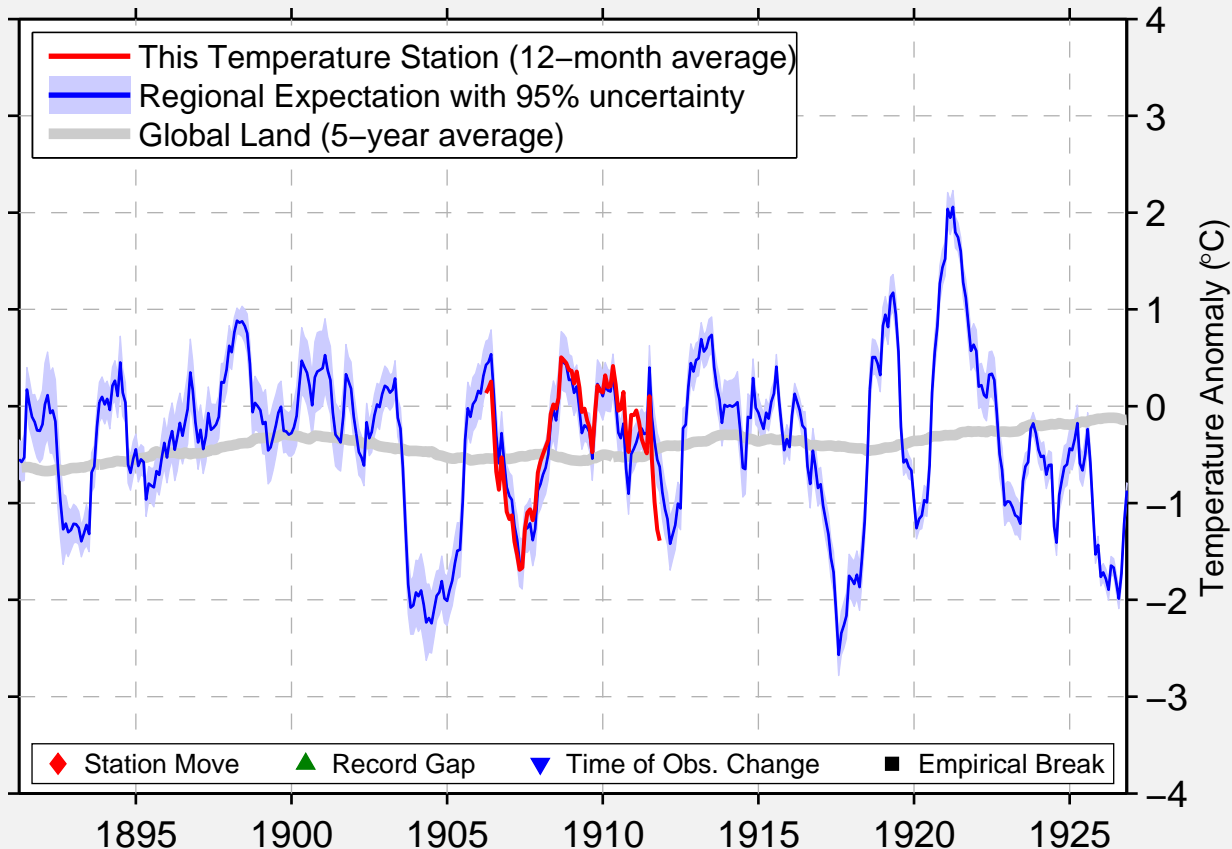

SCARBOROUGH JUNCTION

43.720 N, 79.220 W (Canada)

Data Quality Controlled and Aligned at Breakpoints

Berkeley Earth