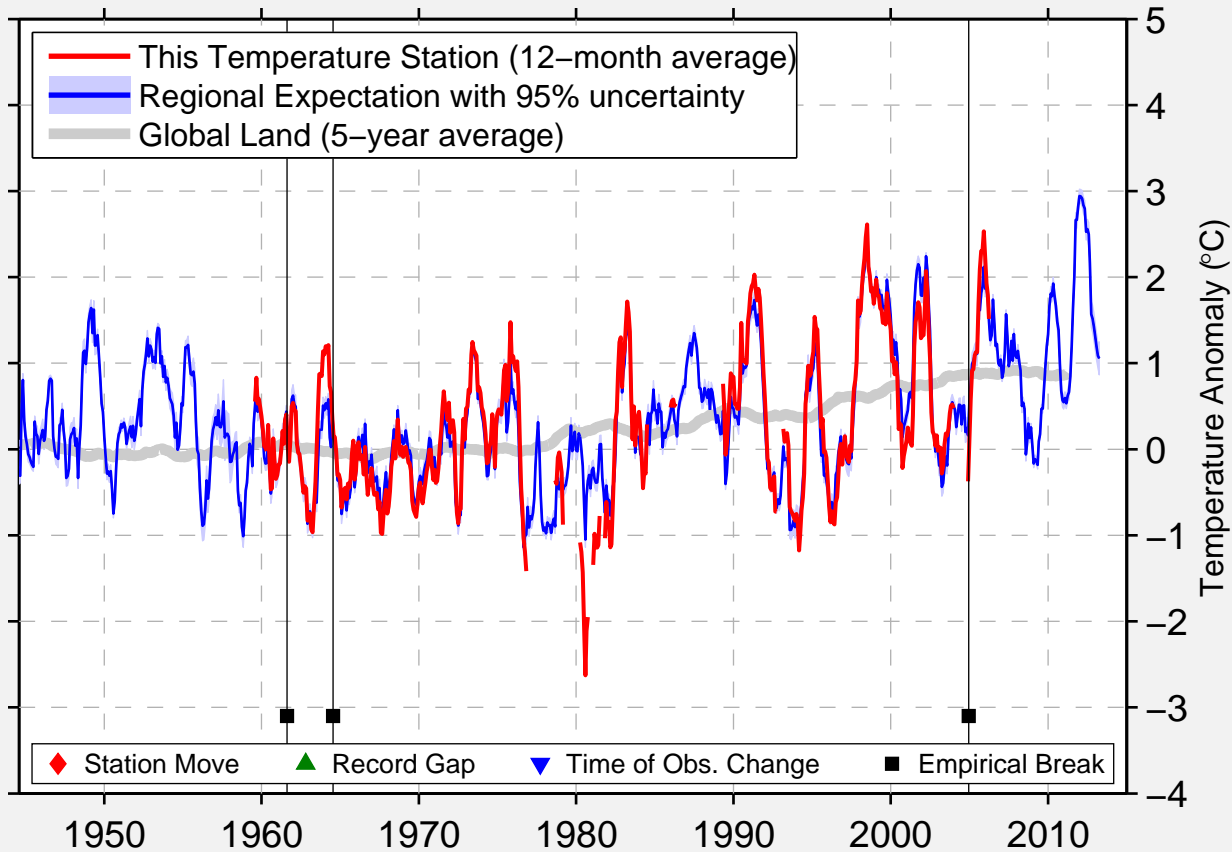

# BLYTH

43.720 N, 81.380 W (Canada)

Data Quality Controlled and Aligned at Breakpoints

Berkeley Earth