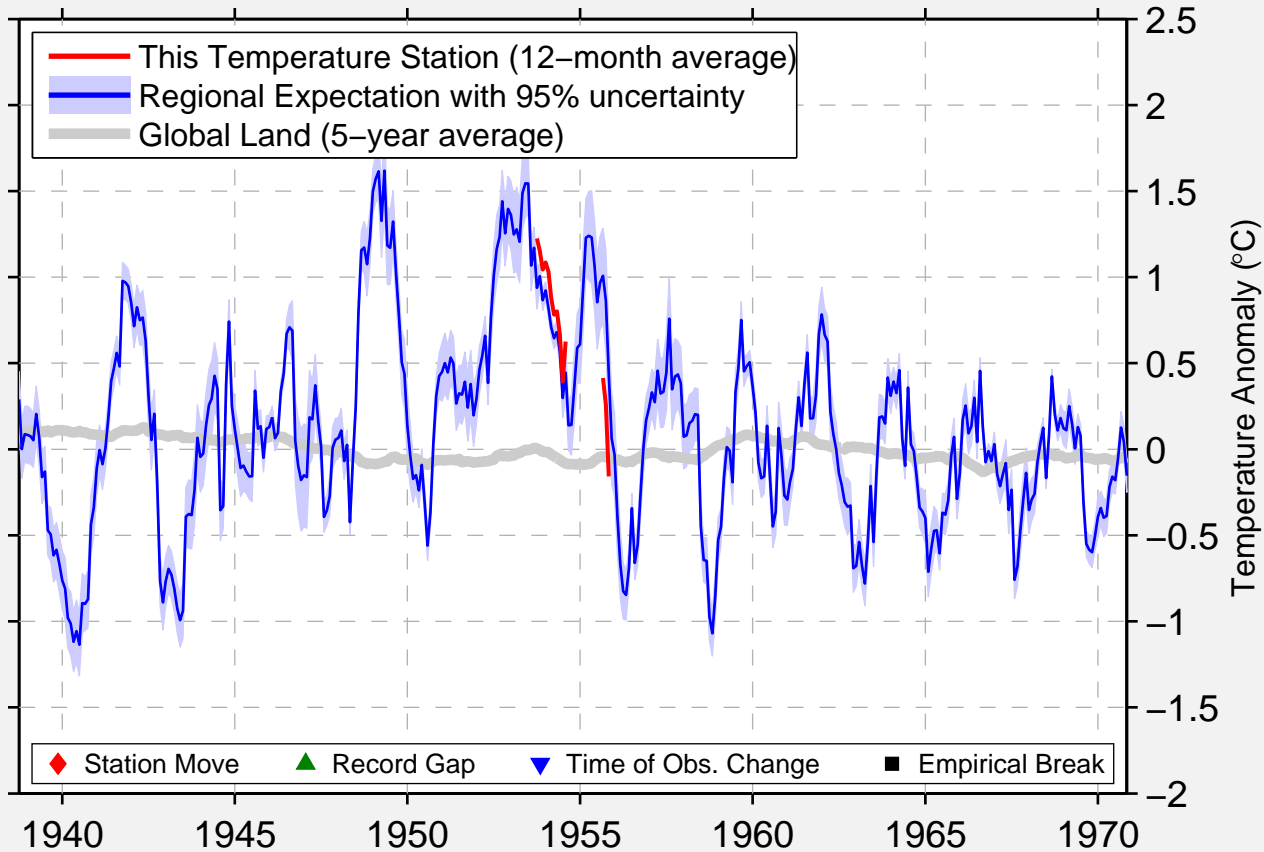

TORONTO EAST YORK

43.700 N, 79.330 W (Canada)

Data Quality Controlled and Aligned at Breakpoints

Berkeley Earth