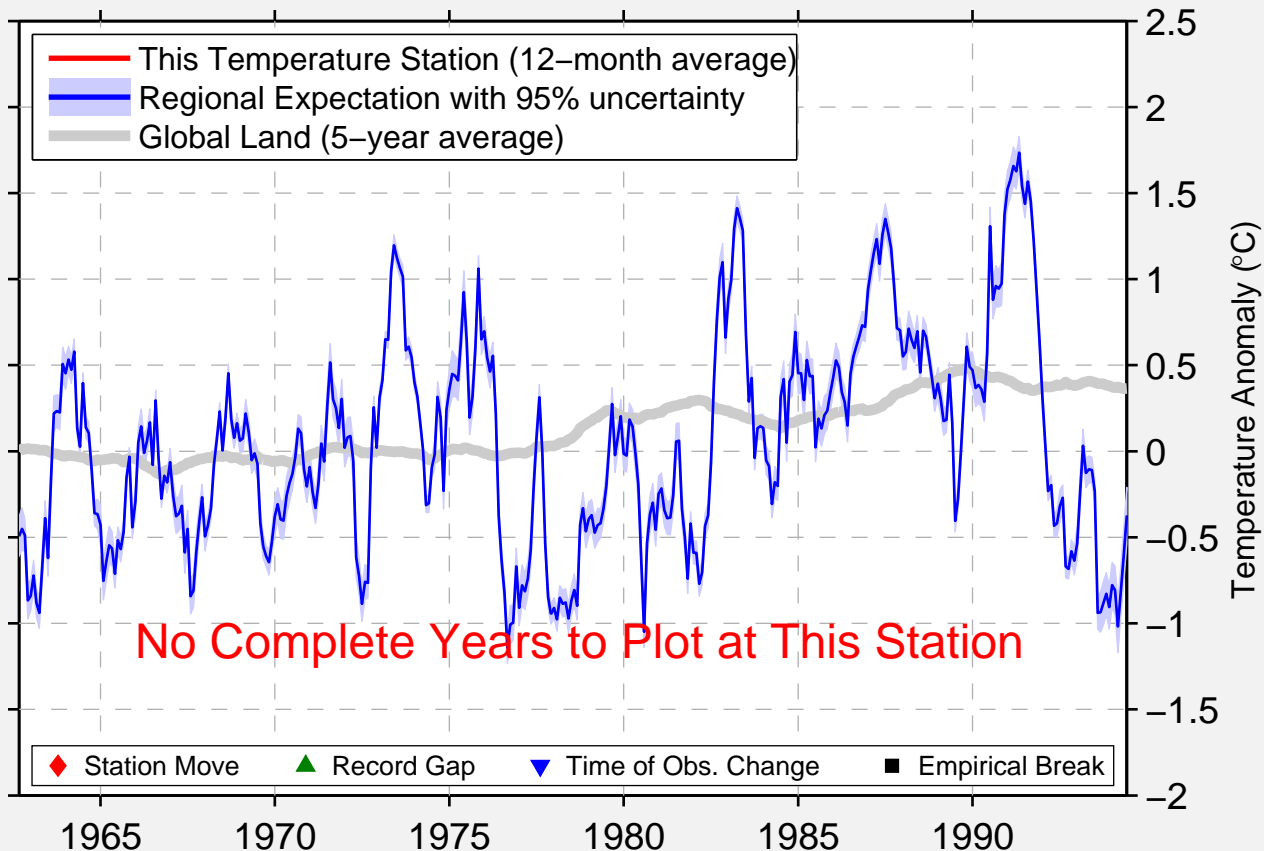

# TORONTO SANCTBURY

43.670 N, 79.580 W (Canada)

Data Quality Controlled and Aligned at Breakpoints

Berkeley Earth