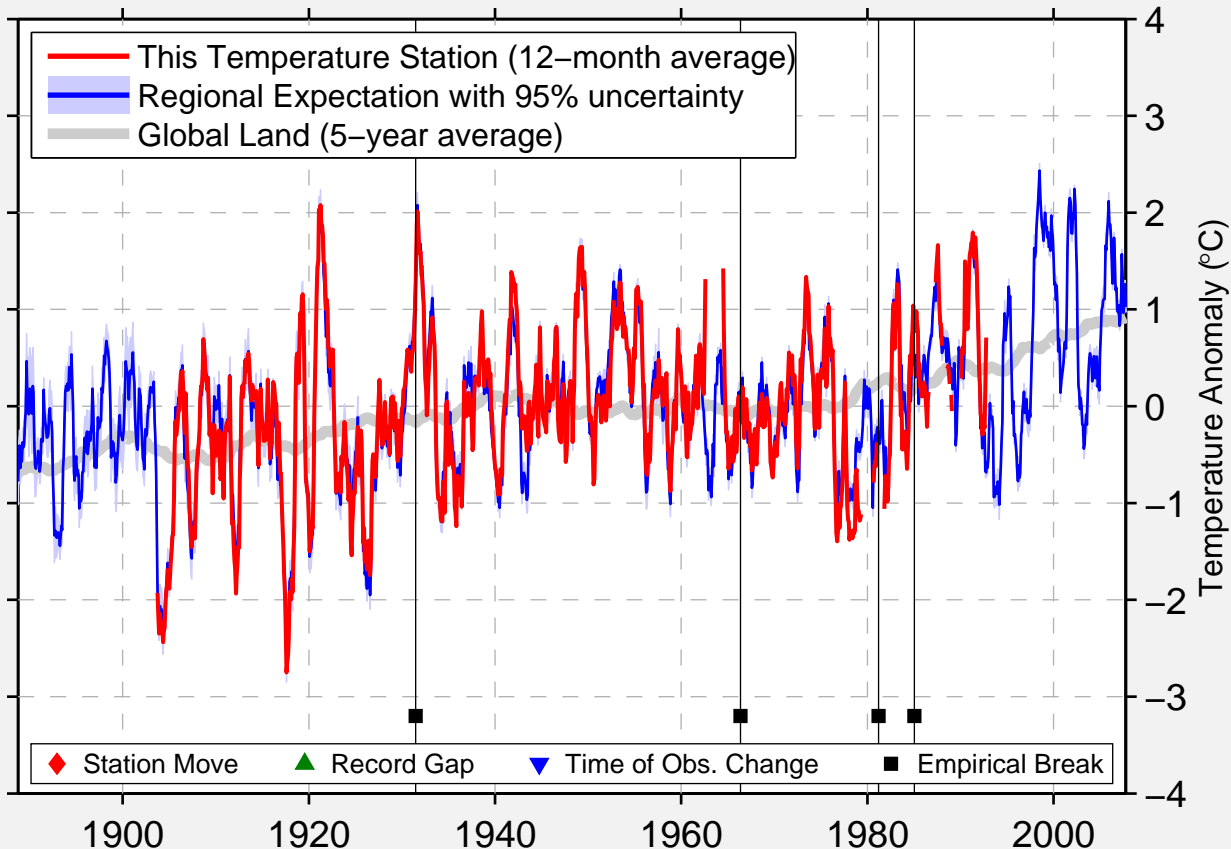

BRUCEFIELD

43.550 N, 81.550 W (Canada)

Data Quality Controlled and Aligned at Breakpoints

Berkeley Earth