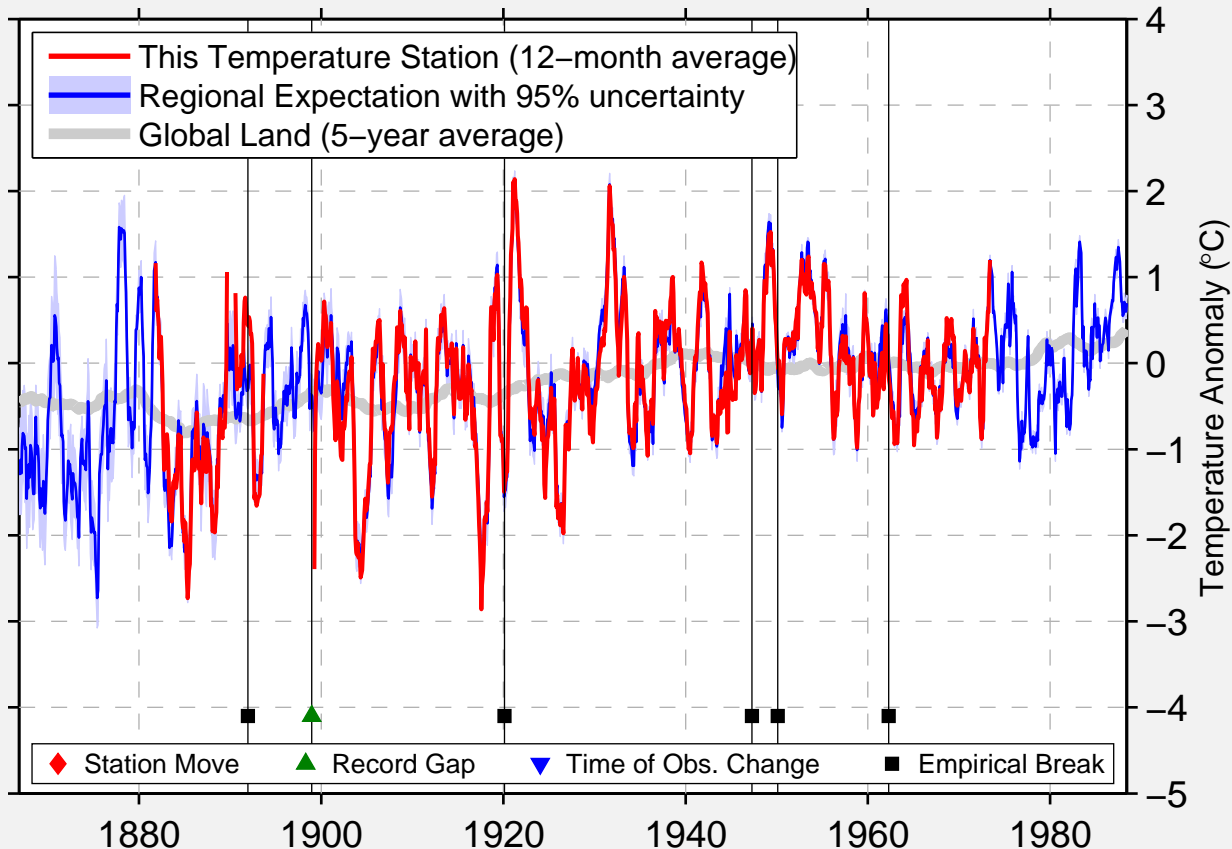

GUELPH OAC

43.520 N, 80.230 W (Canada)

Data Quality Controlled and Aligned at Breakpoints

Berkeley Earth