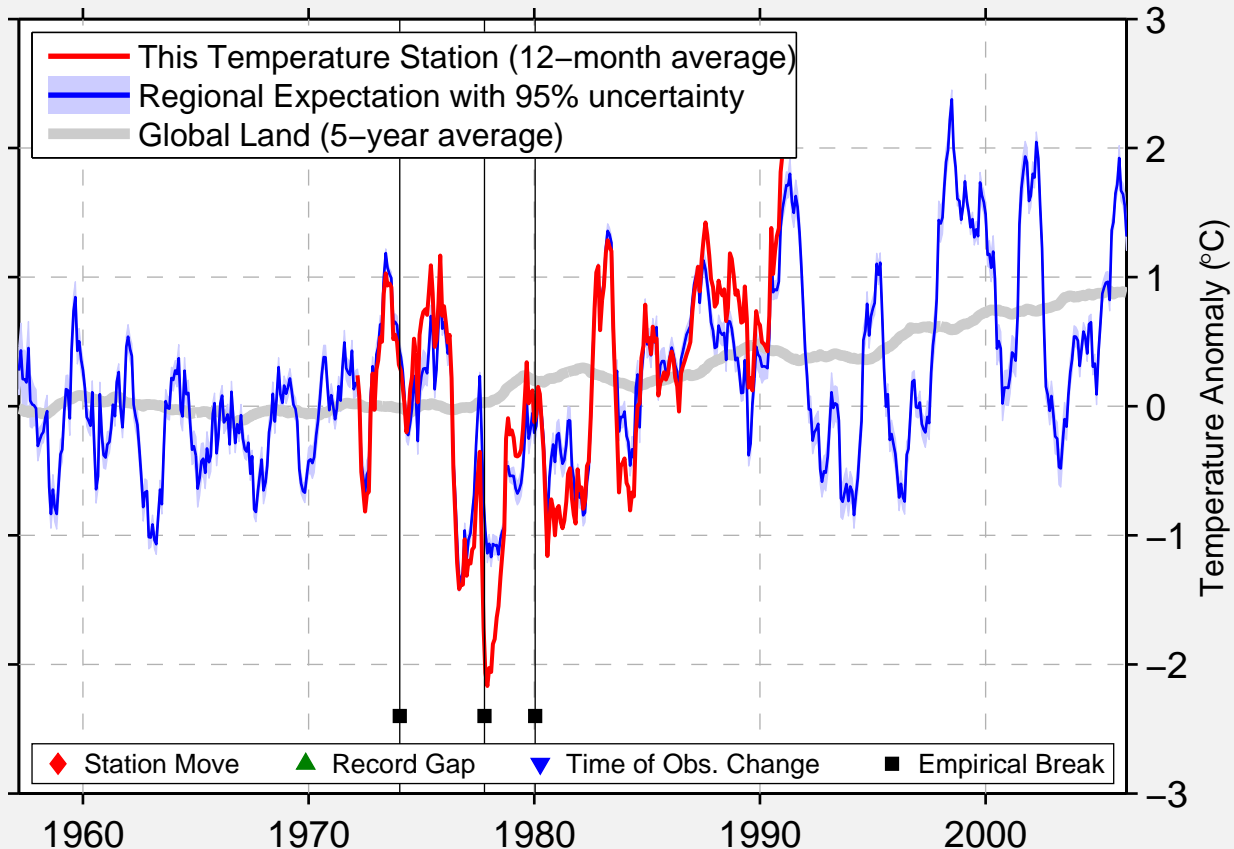

CROMARTY

43.420 N, 81.330 W (Canada)

Data Quality Controlled and Aligned at Breakpoints

Berkeley Earth