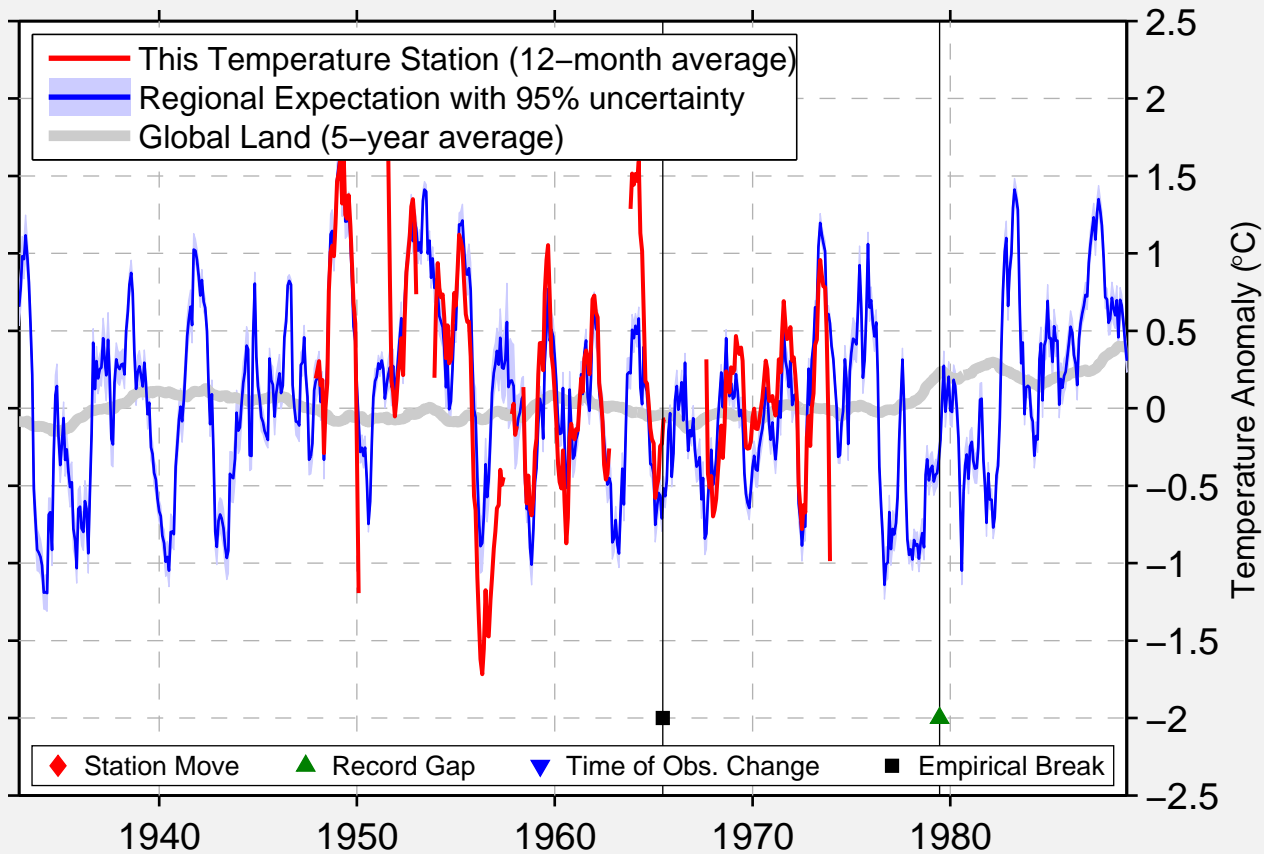

# BURLINGTON FIRE HQ'S

43.350 N, 79.810 W (Canada)

Data Quality Controlled and Aligned at Breakpoints

Berkeley Earth