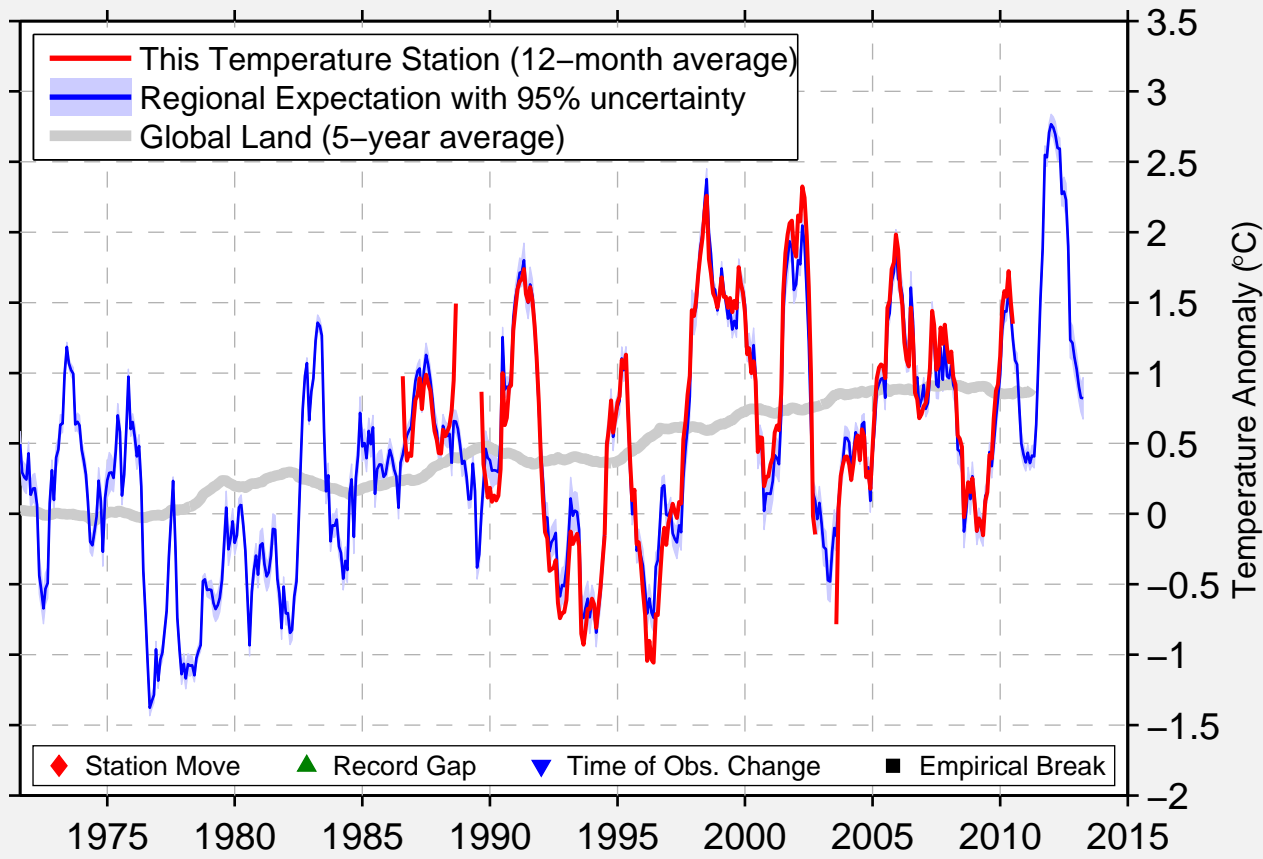

BURLINGTON PIERS (AUT), ONT

43.300 N, 79.800 W (Canada)

Data Quality Controlled and Aligned at Breakpoints

Berkeley Earth