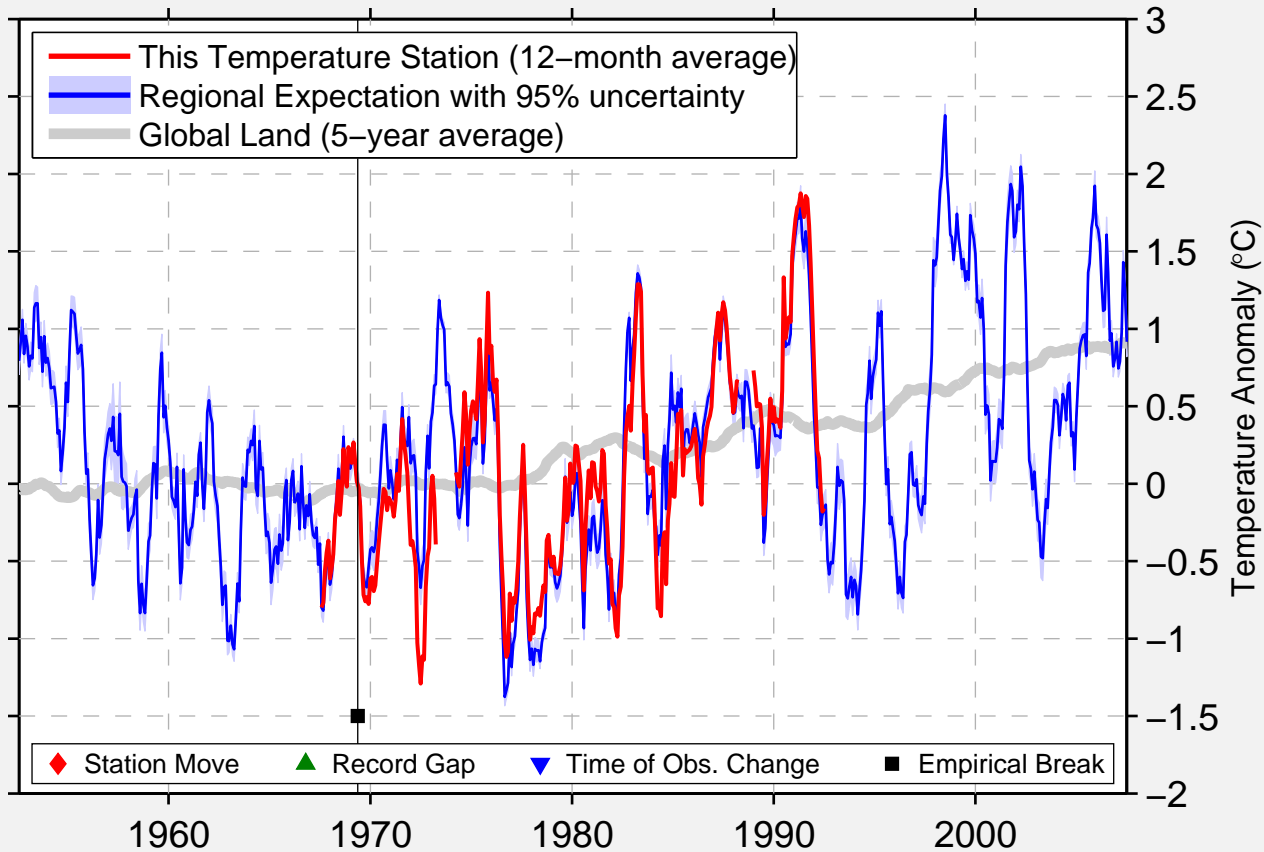

HAMILTON MUNICIPAL LAB

43.250 N, 79.770 W (Canada)

Data Quality Controlled and Aligned at Breakpoints

Berkeley Earth