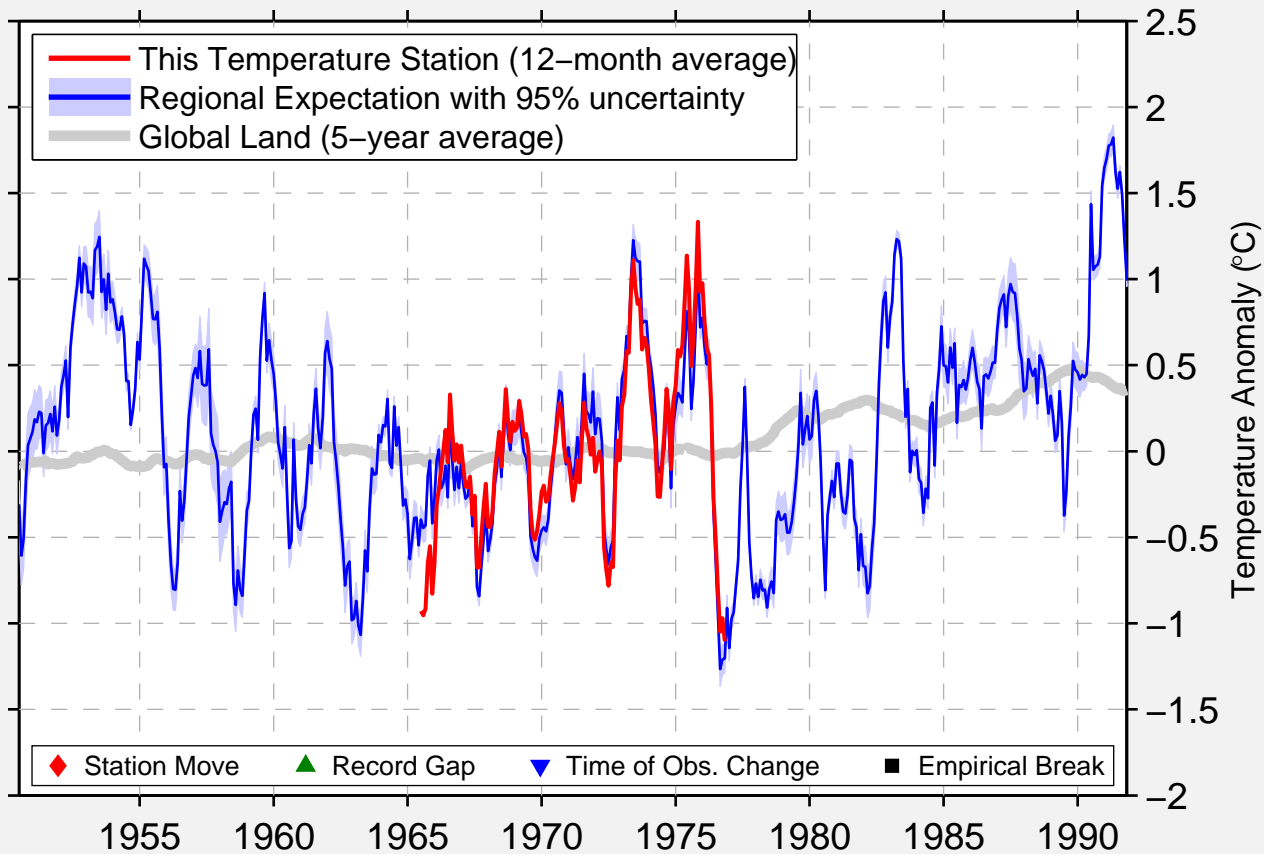

VIRGIL BRIGHTS

43.200 N, 79.150 W (Canada)

Data Quality Controlled and Aligned at Breakpoints

Berkeley Earth