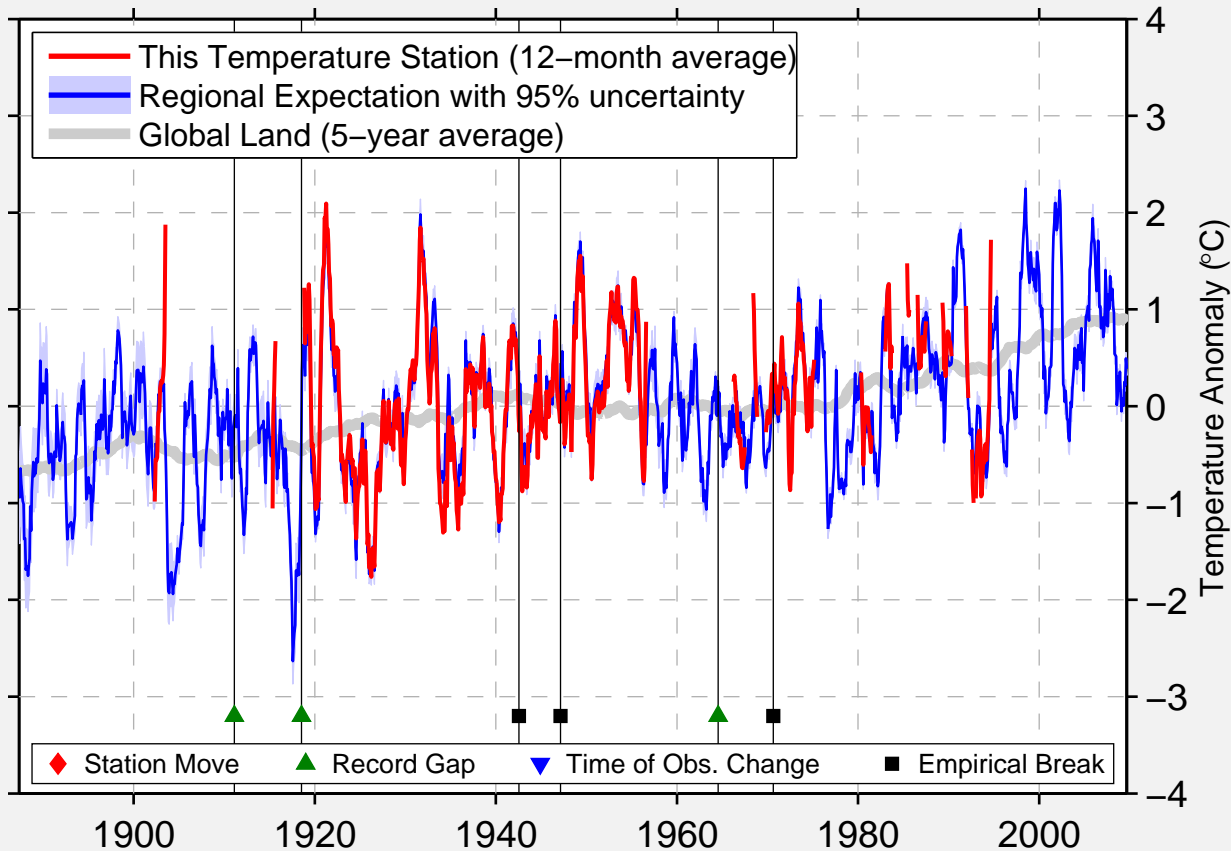

ST CATHARINES

43.200 N, 79.250 W (Canada)

Data Quality Controlled and Aligned at Breakpoints

Berkeley Earth