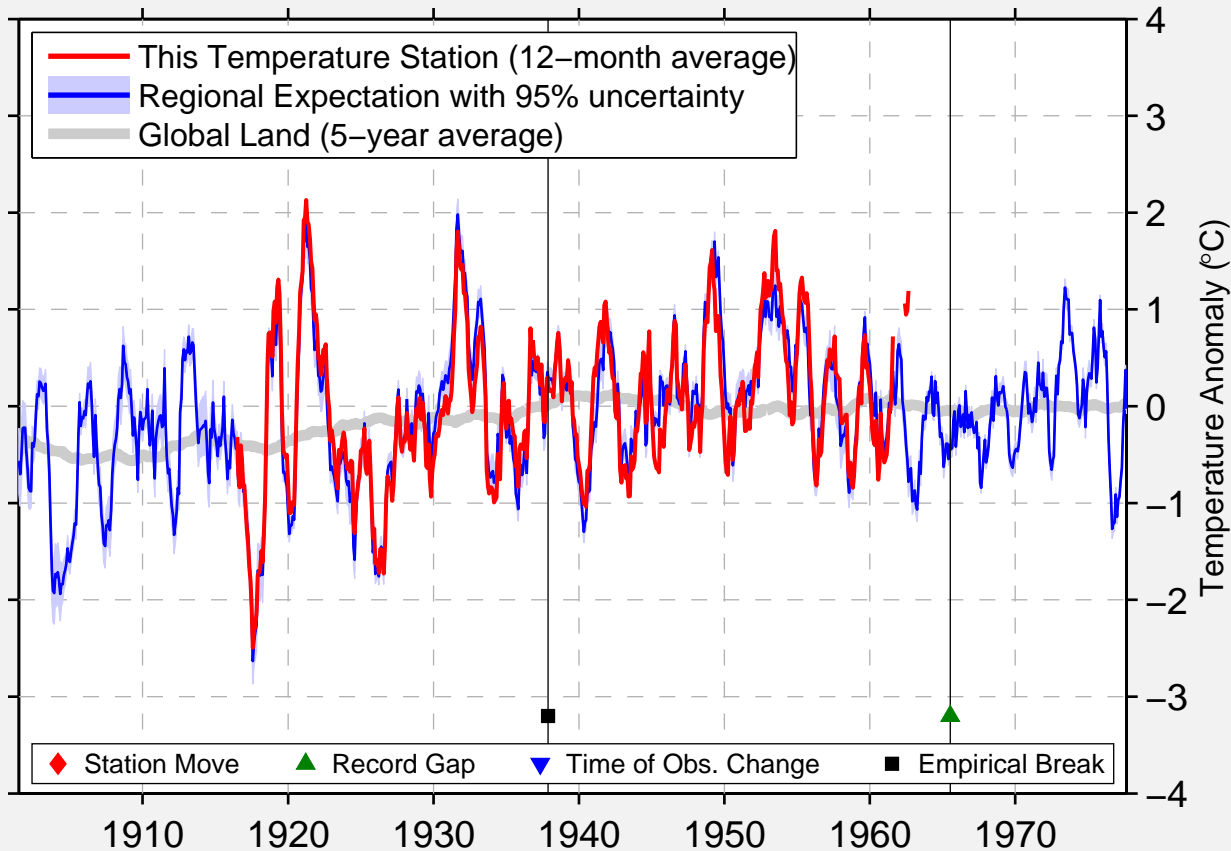

GRIMSBY ROCK CHAPEL

43.180 N, 79.580 W (Canada)

Data Quality Controlled and Aligned at Breakpoints

Berkeley Earth