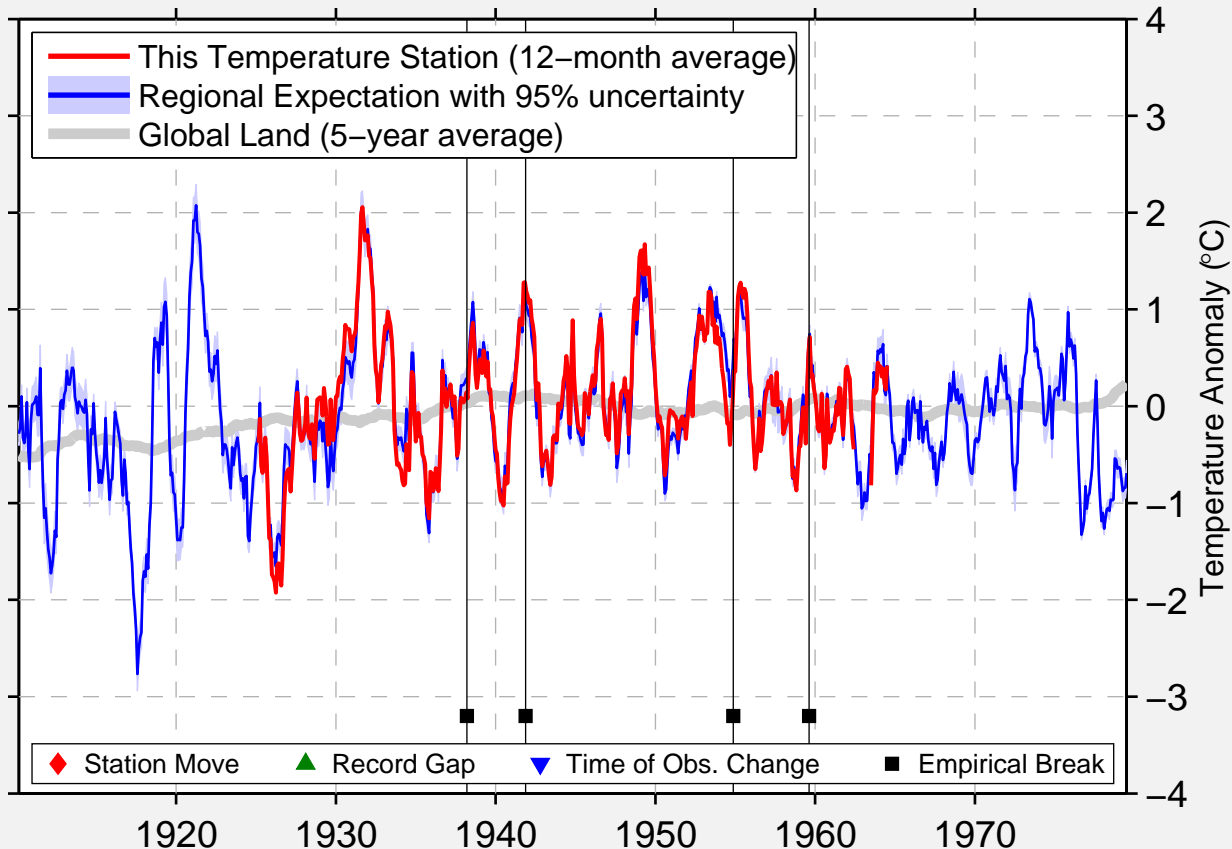

FOREST,ON

43.170 N, 82.030 W (Canada)

Data Quality Controlled and Aligned at Breakpoints

Berkeley Earth