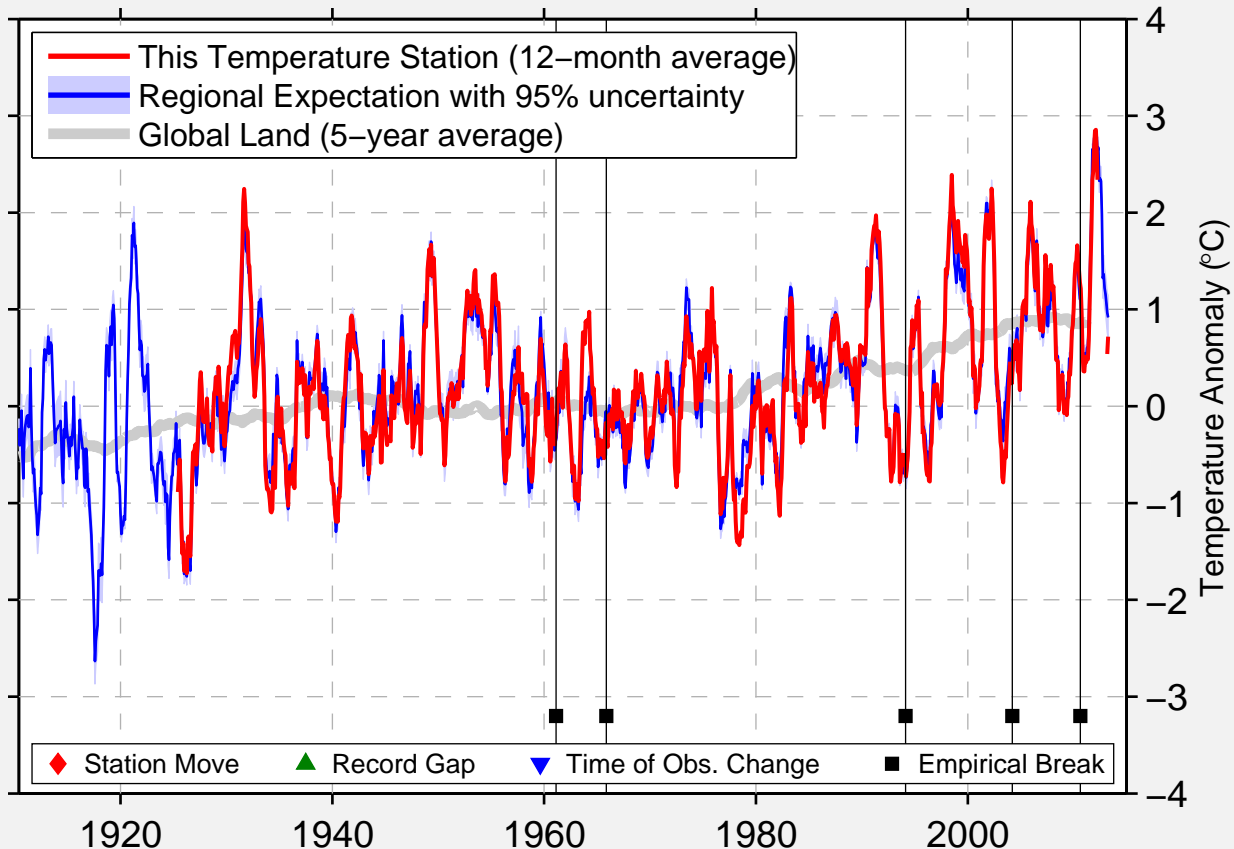

VINELAND STATION RCS

43.166 N, 79.410 W (Canada)

Data Quality Controlled and Aligned at Breakpoints

Berkeley Earth