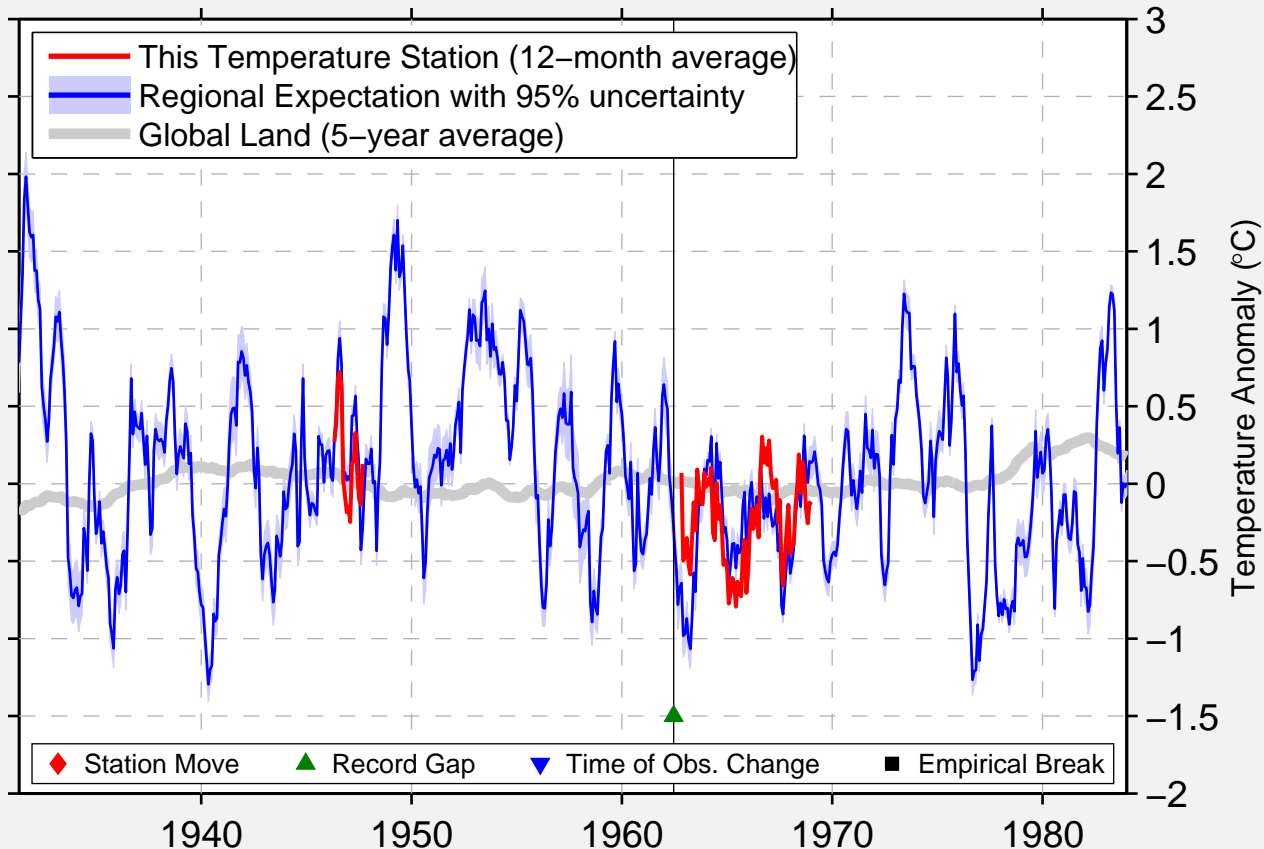

FONTHILL

43.030 N, 79.300 W (Canada)

Data Quality Controlled and Aligned at Breakpoints

Berkeley Earth