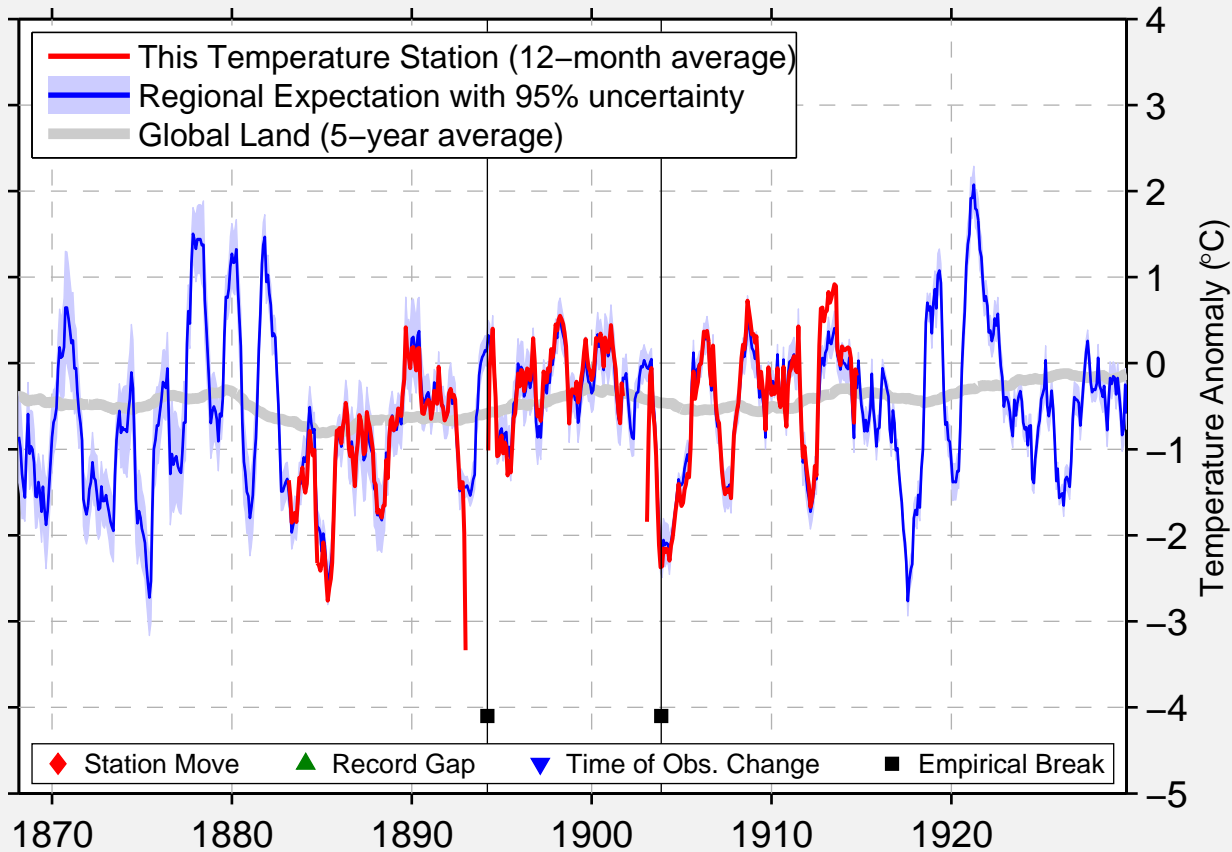

# ARKONA

43.030 N, 81.920 W (Canada)

Data Quality Controlled and Aligned at Breakpoints

Berkeley Earth