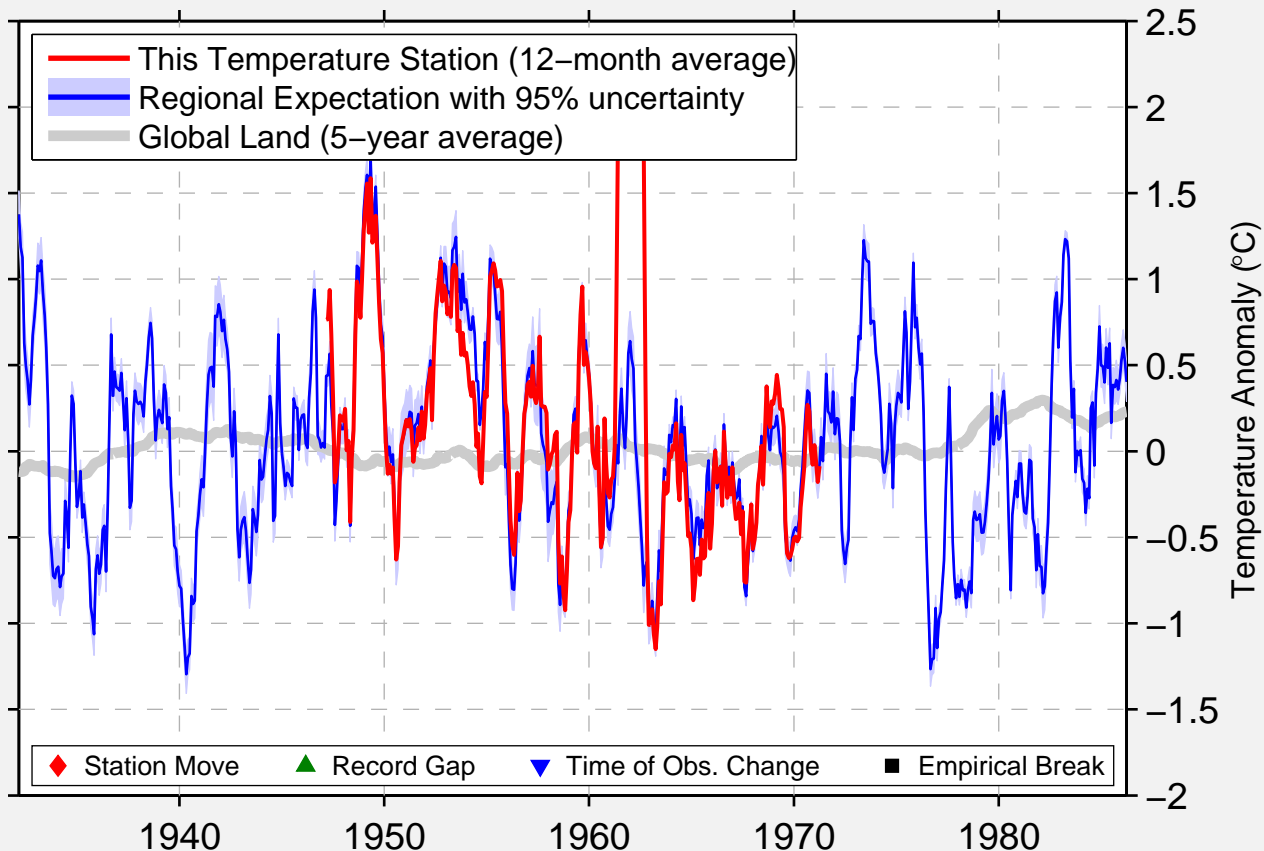

# CANBORO, ON

42.970 N, 79.580 W (Canada)

Data Quality Controlled and Aligned at Breakpoints

Berkeley Earth