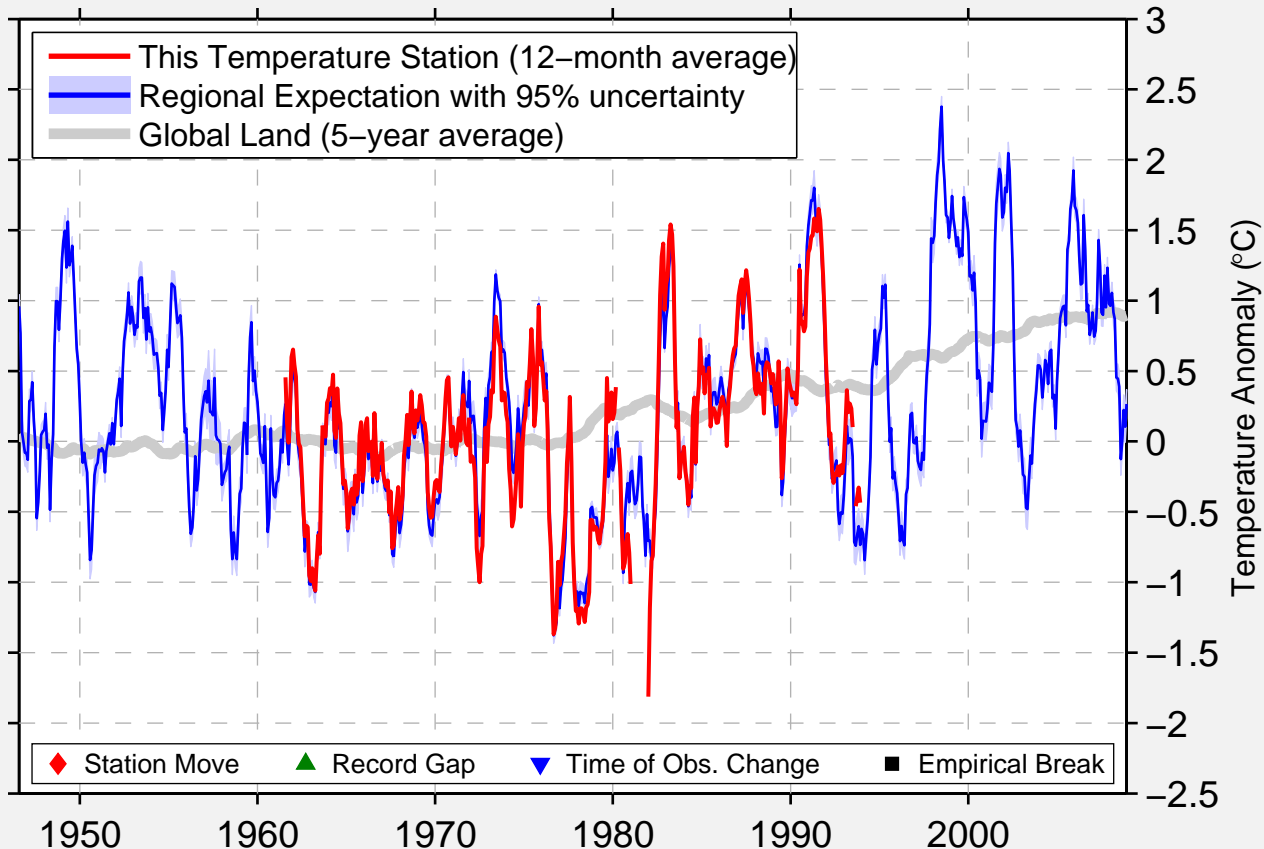

WESTMINSTER TWP WPCP

42.920 N, 81.220 W (Canada)

Data Quality Controlled and Aligned at Breakpoints

Berkeley Earth