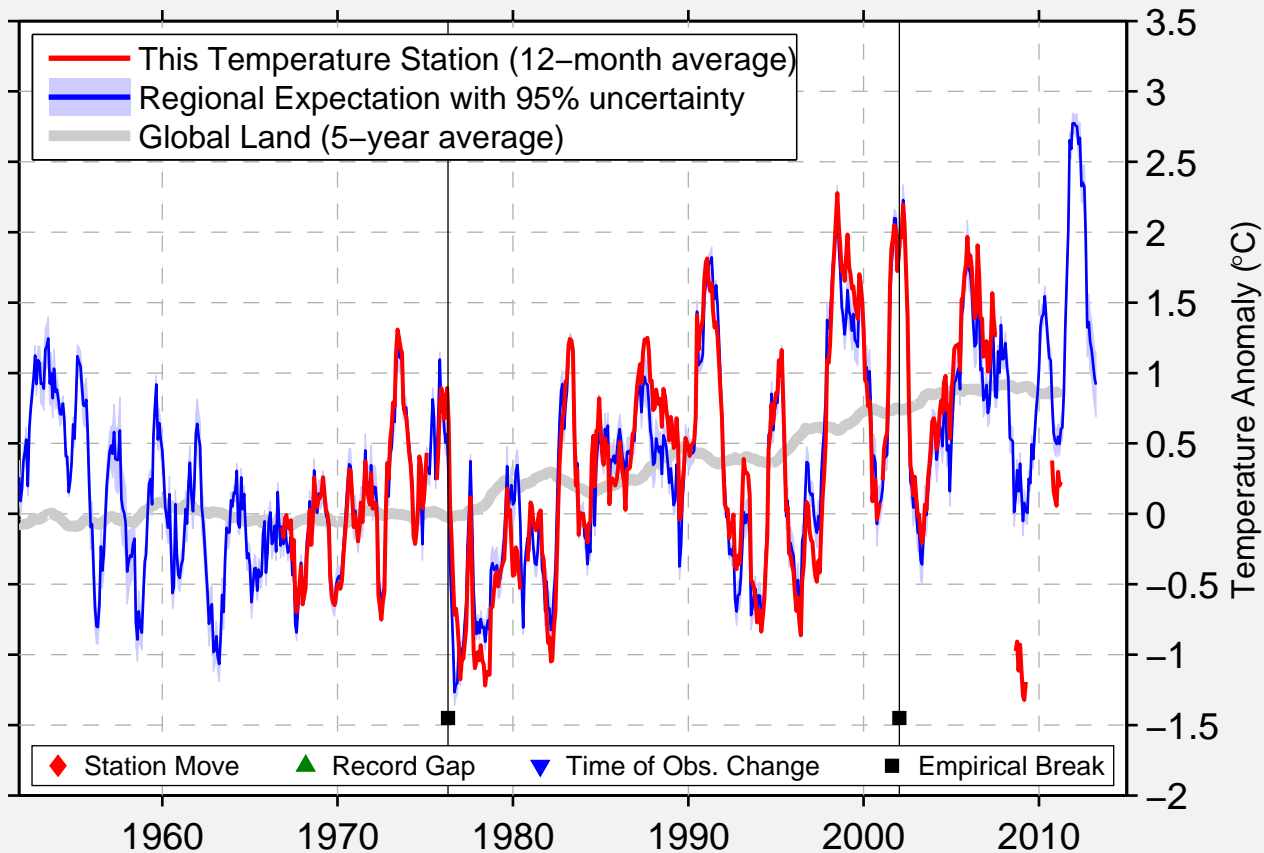

# FORT ERIE, ON

42.880 N, 78.970 W (Canada)

Data Quality Controlled and Aligned at Breakpoints

Berkeley Earth