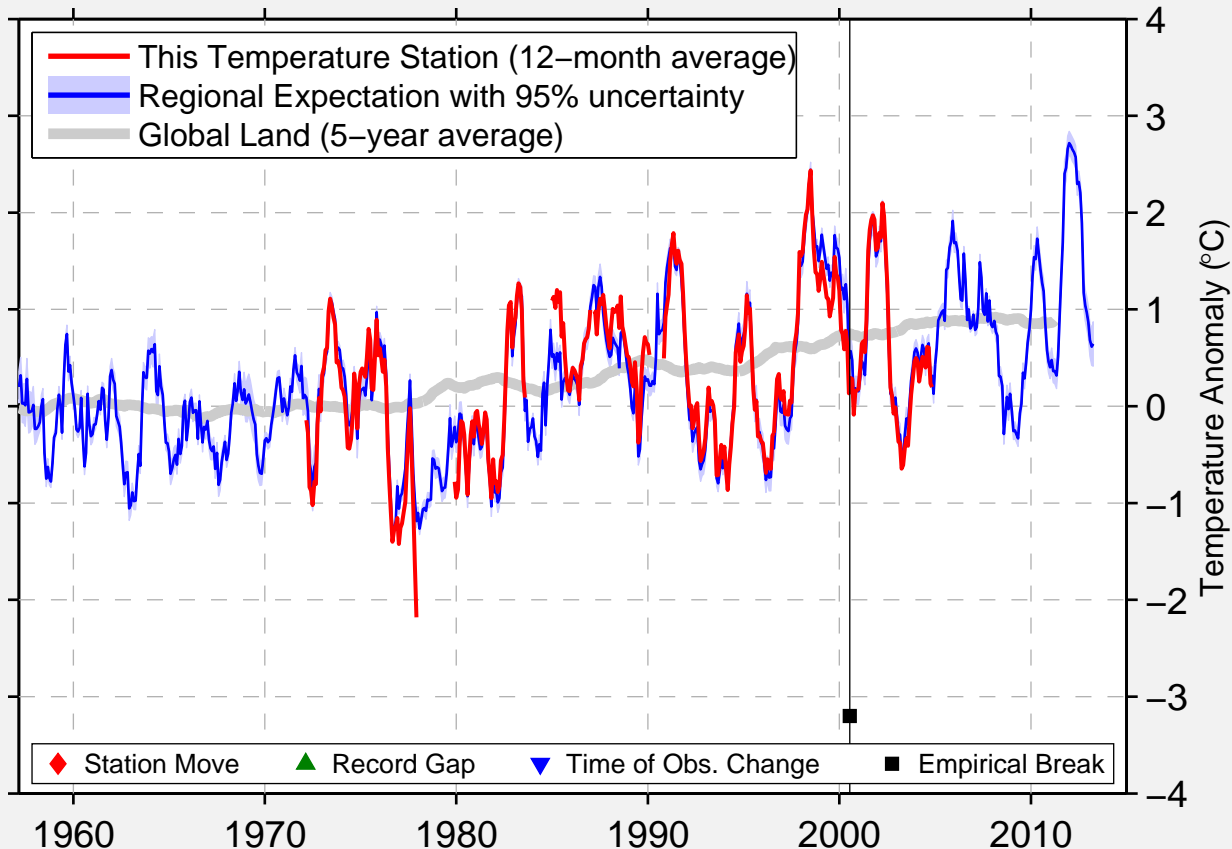

PETROLIA TOWN

42.880 N, 82.170 W (Canada)

Data Quality Controlled and Aligned at Breakpoints

Berkeley Earth