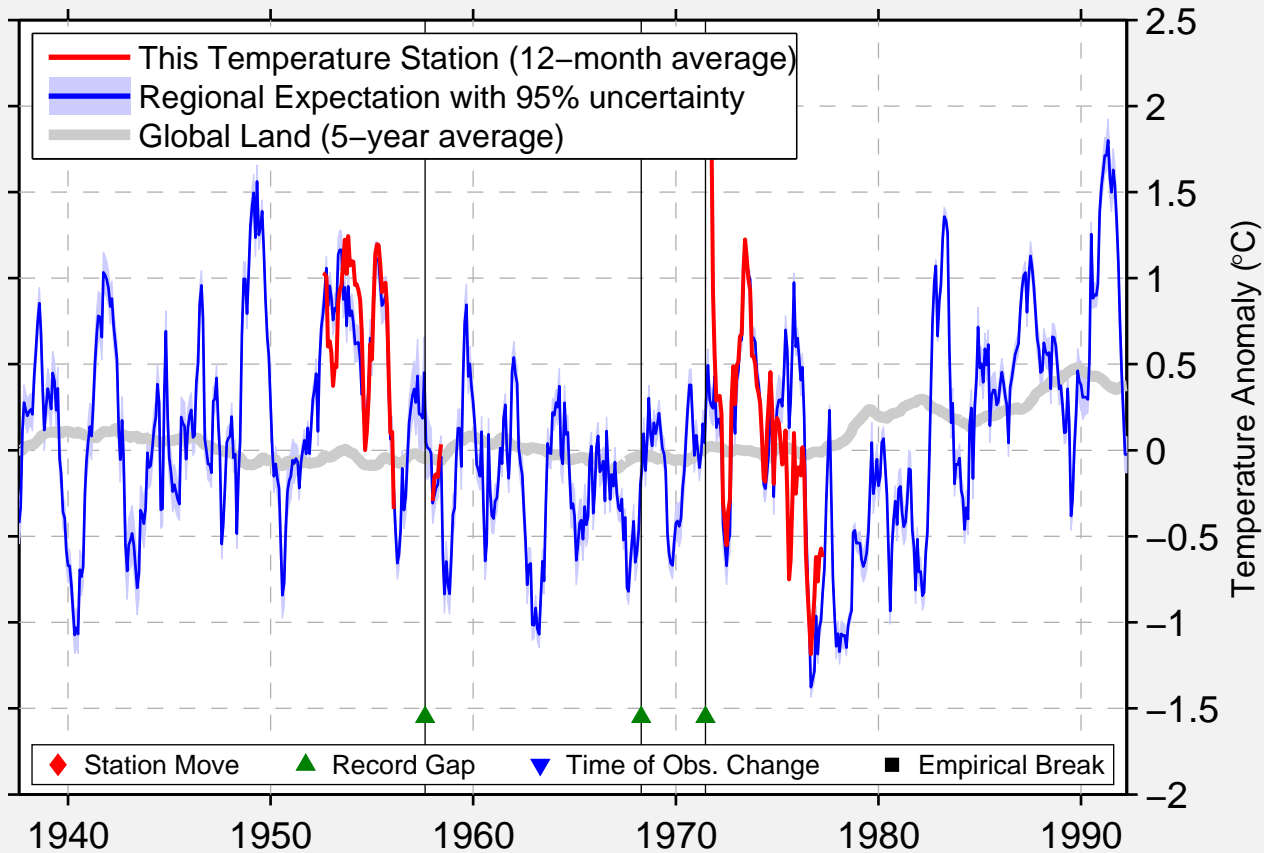

AYLMER

42.770 N, 80.980 W (Canada)

Data Quality Controlled and Aligned at Breakpoints

Berkeley Earth