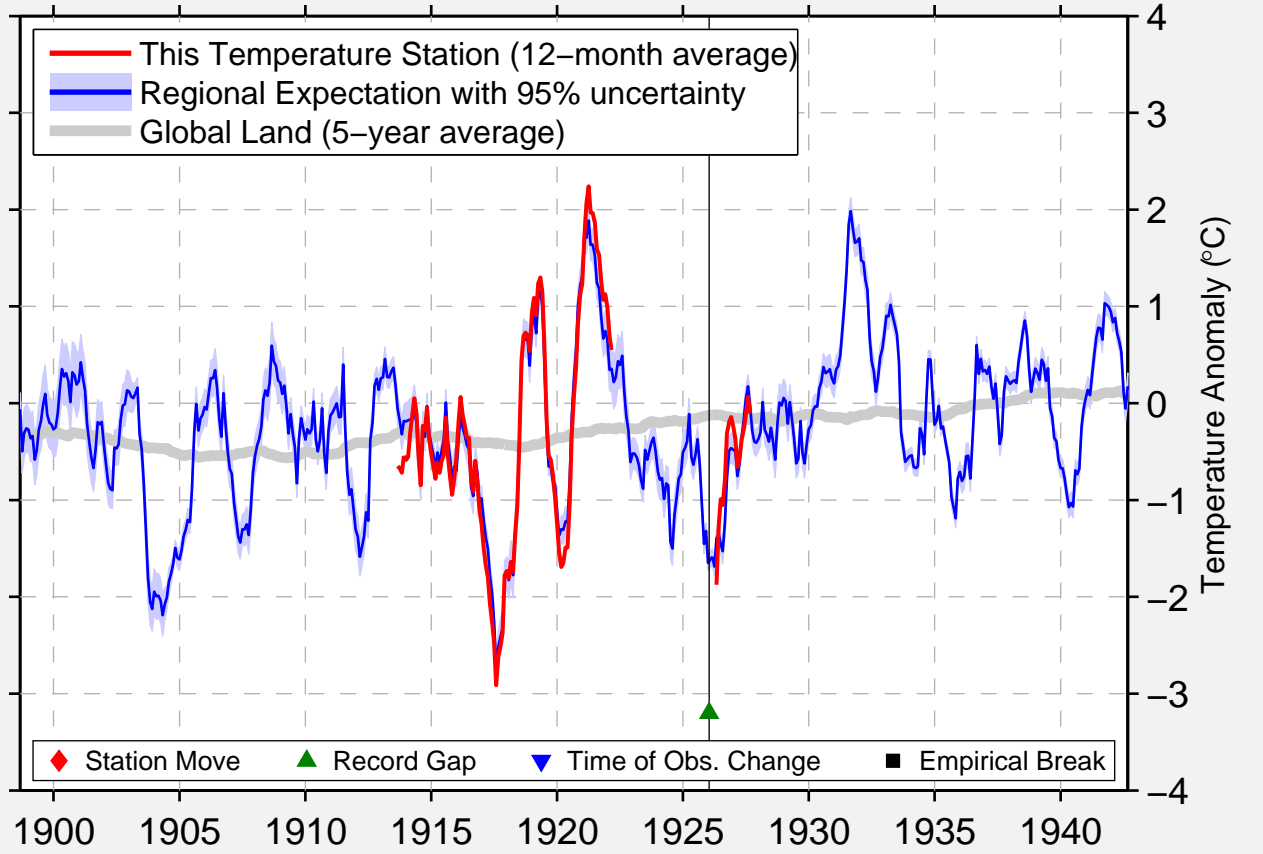

DUTTON 2

42.670 N, 81.530 W (Canada)

◆ Station Move ▲ Record Gap ▼ Time of Obs. Change ■ Empirical Break