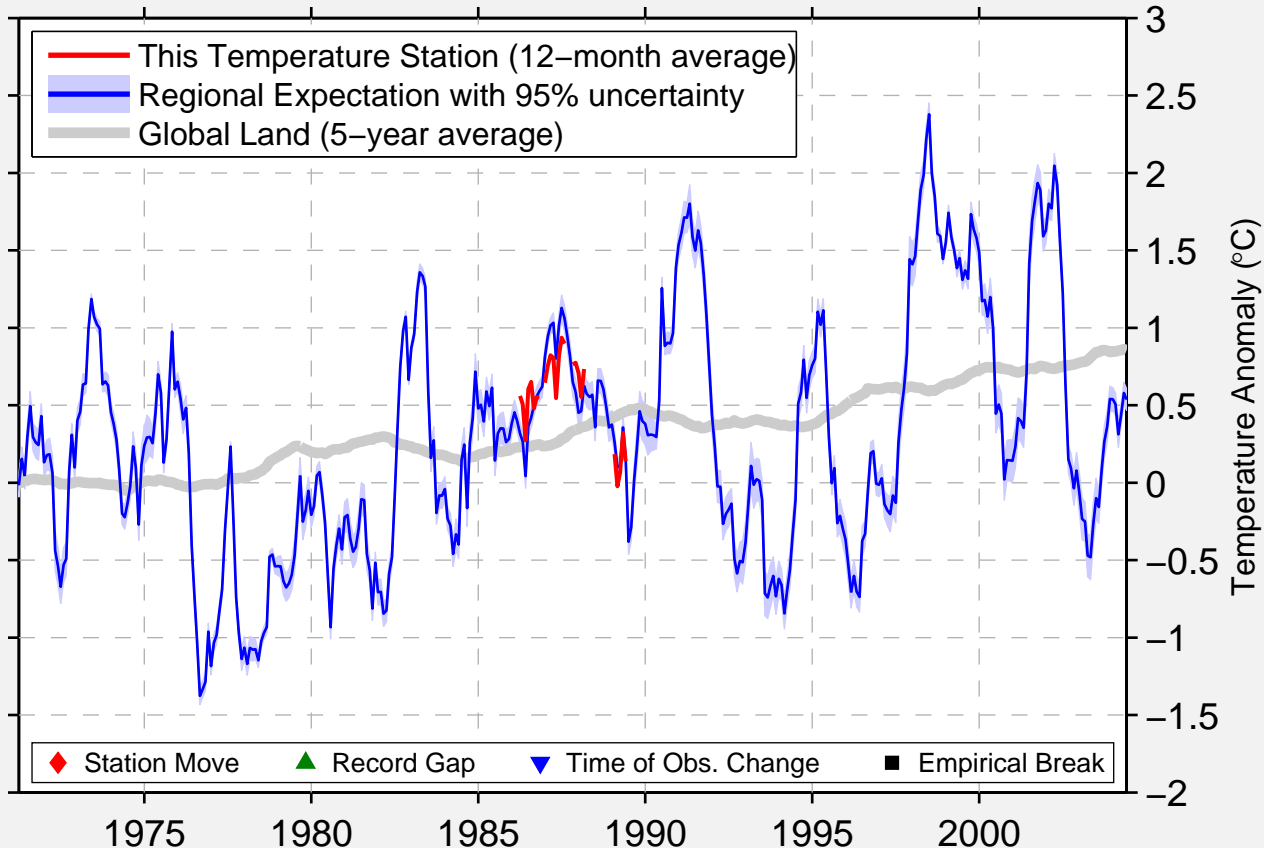

# RODNEY

42.550 N, 81.620 W (Canada)

Data Quality Controlled and Aligned at Breakpoints

Berkeley Earth