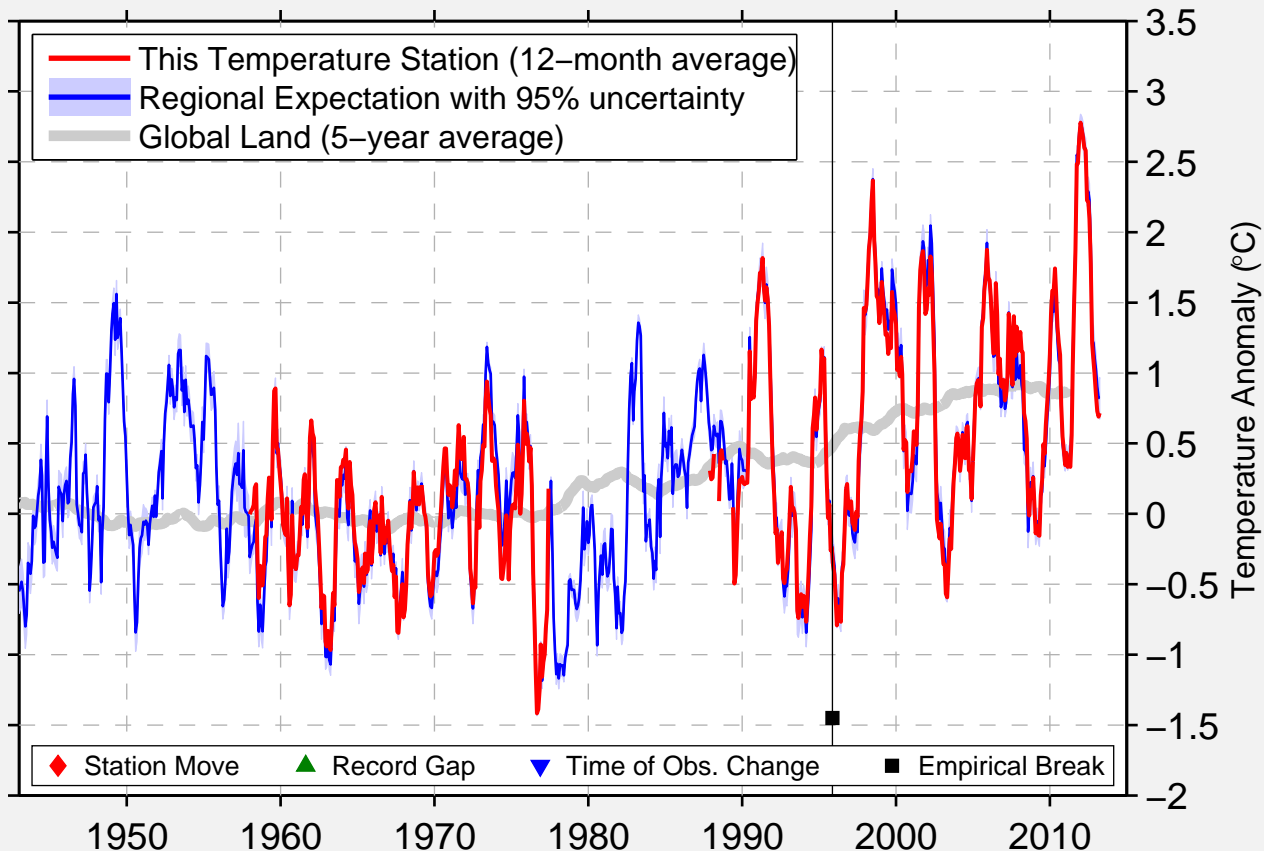

NEW GLASGOW

42.520 N, 81.630 W (Canada)

Data Quality Controlled and Aligned at Breakpoints

Berkeley Earth