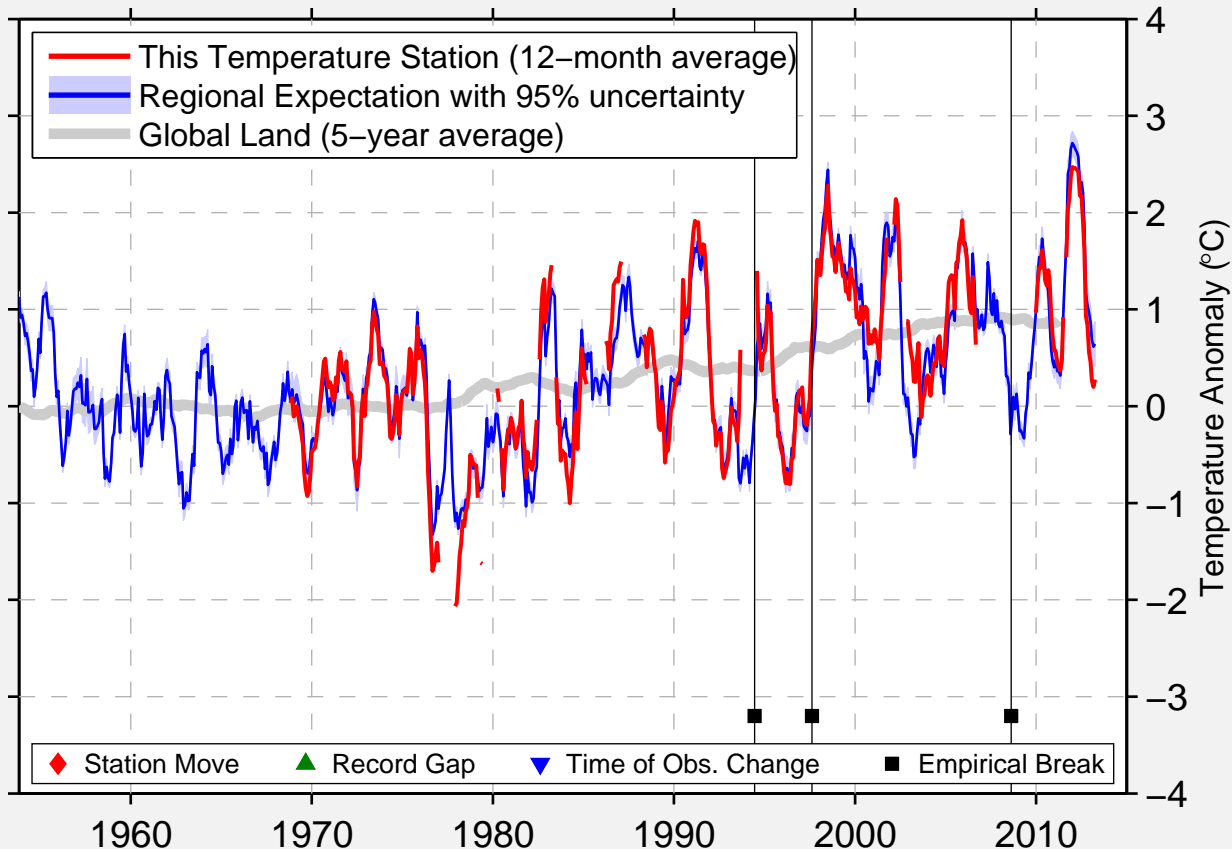

# KINGSVILLE MOE

42.050 N, 82.680 W (Canada)

Data Quality Controlled and Aligned at Breakpoints

Berkeley Earth