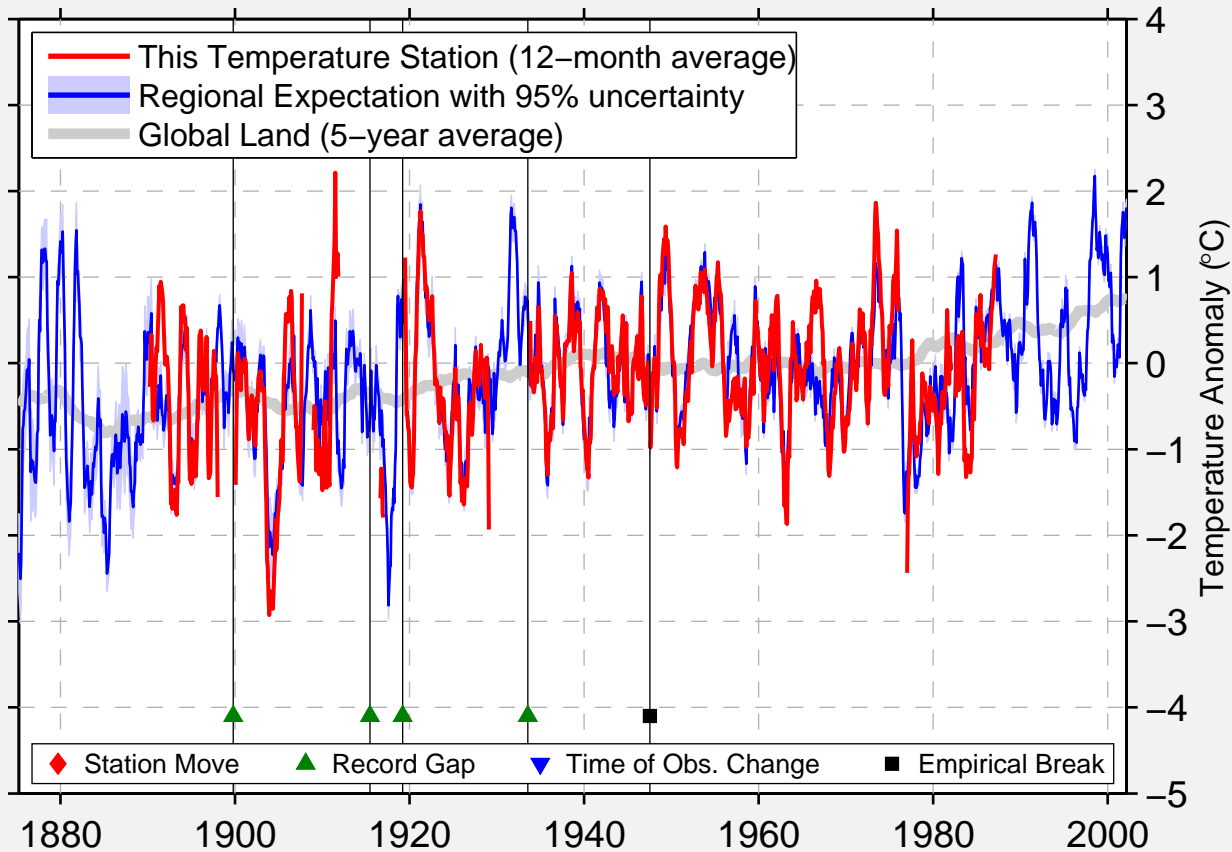

# PELEE ISLAND, ON

41.752 N, 82.680 W (Canada)

Data Quality Controlled and Aligned at Breakpoints

Berkeley Earth