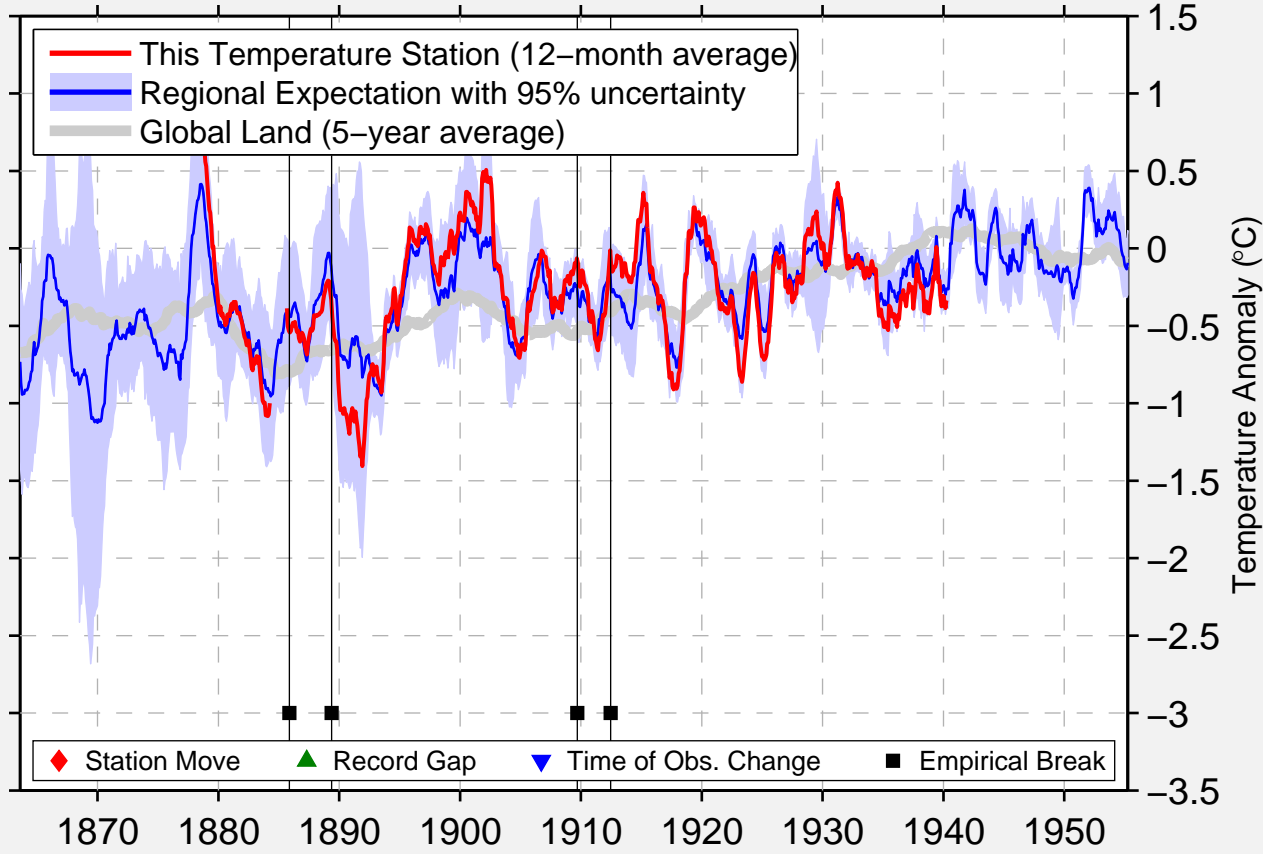

DIAMOND ISLAND

15.870 N, 94.320 E (Burma / Myanmar)

Data Quality Controlled and Aligned at Breakpoints

Berkeley Earth